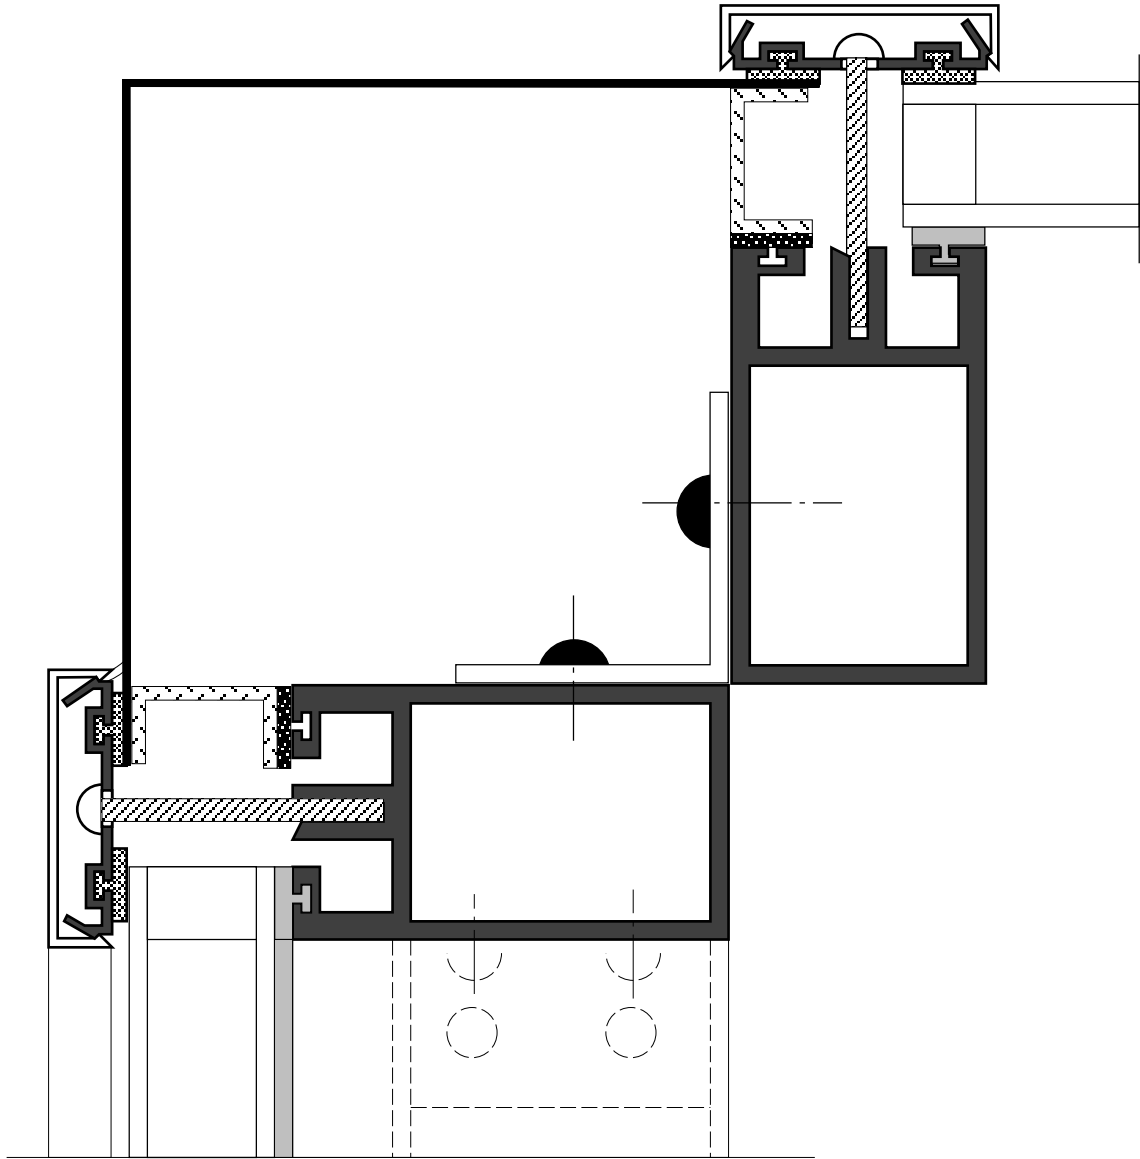

3100  
FULL SCALE

1500  
1/2 SCALE

WEEP HOLES

FULL SCALE

ASSEMBLY NAME  
3100 SERIES SUNROOM SILL

PAGE  
2

1/2 SCALE

1/2 SCALE

FULL SCALE

FULL SCALE

ASSEMBLY NAME  
3100 SERIES HEAD DETAIL

PAGE  
5

3/4 scale

3/4 scale

1/2 SCALE

3/4 scale

3/4 scale

FULL SCALE

ASSEMBLY NAME  
3100 SERIES END JAMB

PAGE  
11

FULL SCALE

ASSEMBLY NAME  
3100 SERIES WALL JAMB

PAGE  
12

FULL SCALE