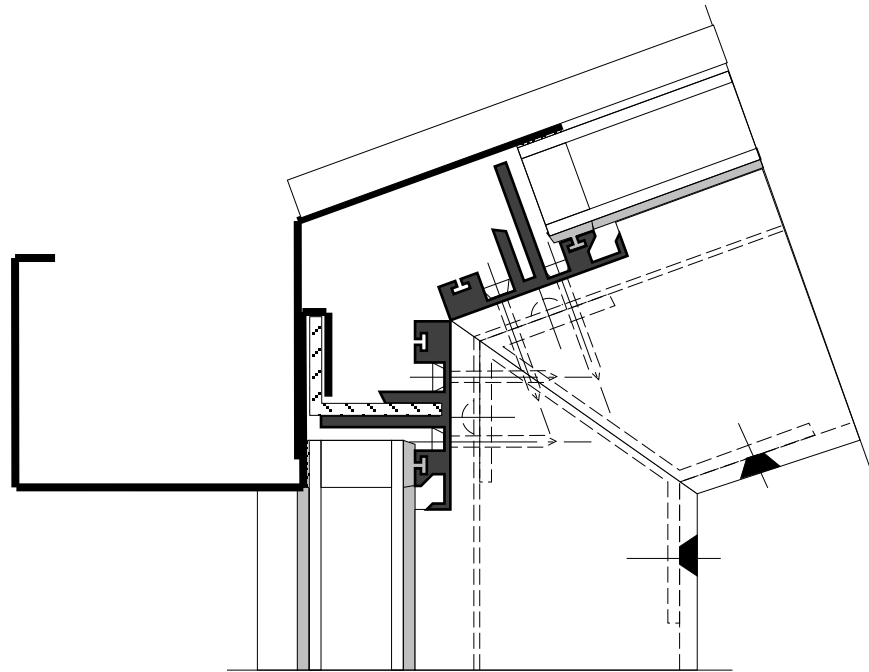

3100  
FULL SCALE

1500  
1/2 SCALE

WEEP HOLES

FULL SCALE

ASSEMBLY NAME  
3100 SERIES SUNROOM SILL

PAGE  
2

1/2 SCALE

1/2 SCALE

FULL SCALE

FULL SCALE

ASSEMBLY NAME  
3100 SERIES HEAD DETAIL

PAGE  
5

3/4 scale

3/4 scale

1/2 SCALE

3/4 scale

3/4 scale

FULL SCALE

ASSEMBLY NAME  
3100 SERIES END JAMB

PAGE  
11

FULL SCALE

ASSEMBLY NAME  
3100 SERIES WALL JAMB

PAGE  
12

FULL SCALE

ASSEMBLY NAME  
3100 SERIES HIP RAFTER

PAGE  
13