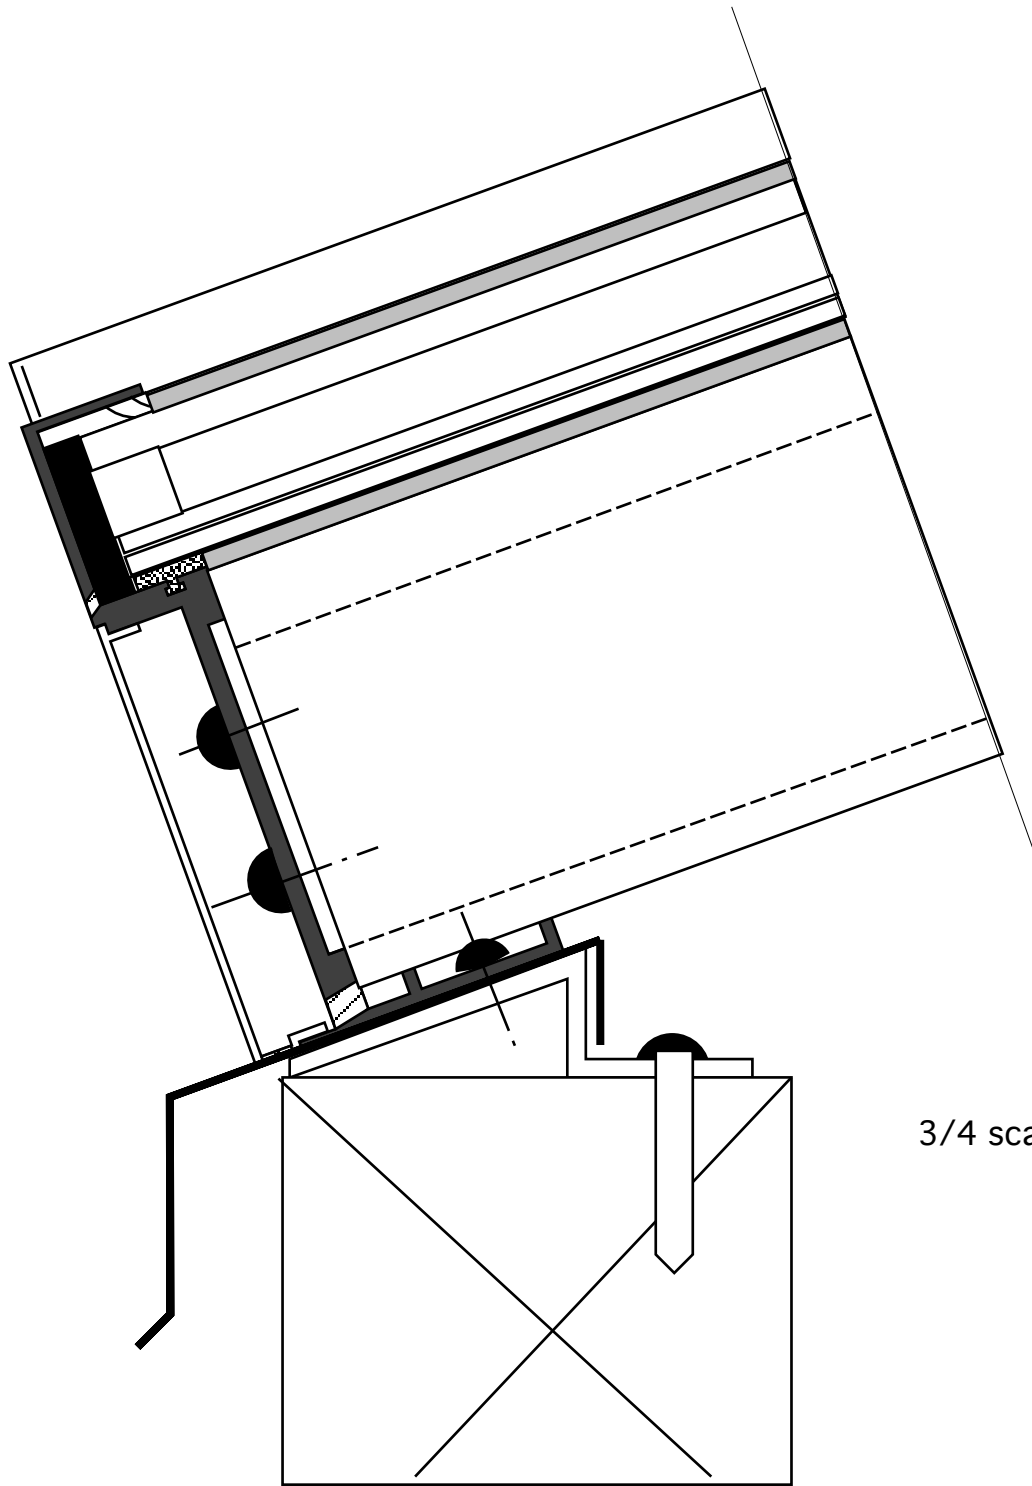

3100  
FULL SCALE

1500  
1/2 SCALE

WEEP HOLES

FULL SCALE

ASSEMBLY NAME  
3100 SERIES SUNROOM SILL

PAGE  
2

1/2 SCALE

1/2 SCALE

FULL SCALE

FULL SCALE

ASSEMBLY NAME  
3100 SERIES HEAD DETAIL

PAGE  
5

3/4 scale

3/4 scale

1/2 SCALE

3/4 scale

3/4 scale

FULL SCALE

ASSEMBLY NAME  
3100 SERIES END JAMB

PAGE  
11

FULL SCALE

ASSEMBLY NAME  
3100 SERIES WALL JAMB

PAGE  
12

FULL SCALE