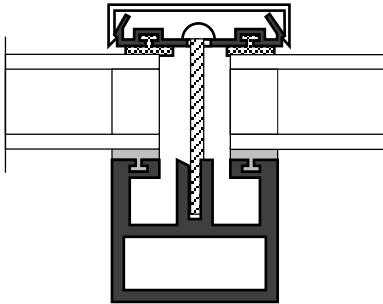

3100  
FULL SCALE

1500  
1/2 SCALE

WEEP HOLES

FULL SCALE

ASSEMBLY NAME  
3100 SERIES SUNROOM SILL

PAGE  
2

1/2 SCALE

1/2 SCALE

FULL SCALE

FULL SCALE

ASSEMBLY NAME  
3100 SERIES HEAD DETAIL

PAGE  
5

3/4 scale

3/4 scale

1/2 SCALE

3/4 scale

3/4 scale

FULL SCALE

ASSEMBLY NAME  
3100 SERIES END JAMB

PAGE  
11

FULL SCALE

ASSEMBLY NAME  
3100 SERIES WALL JAMB

PAGE  
12

FULL SCALE