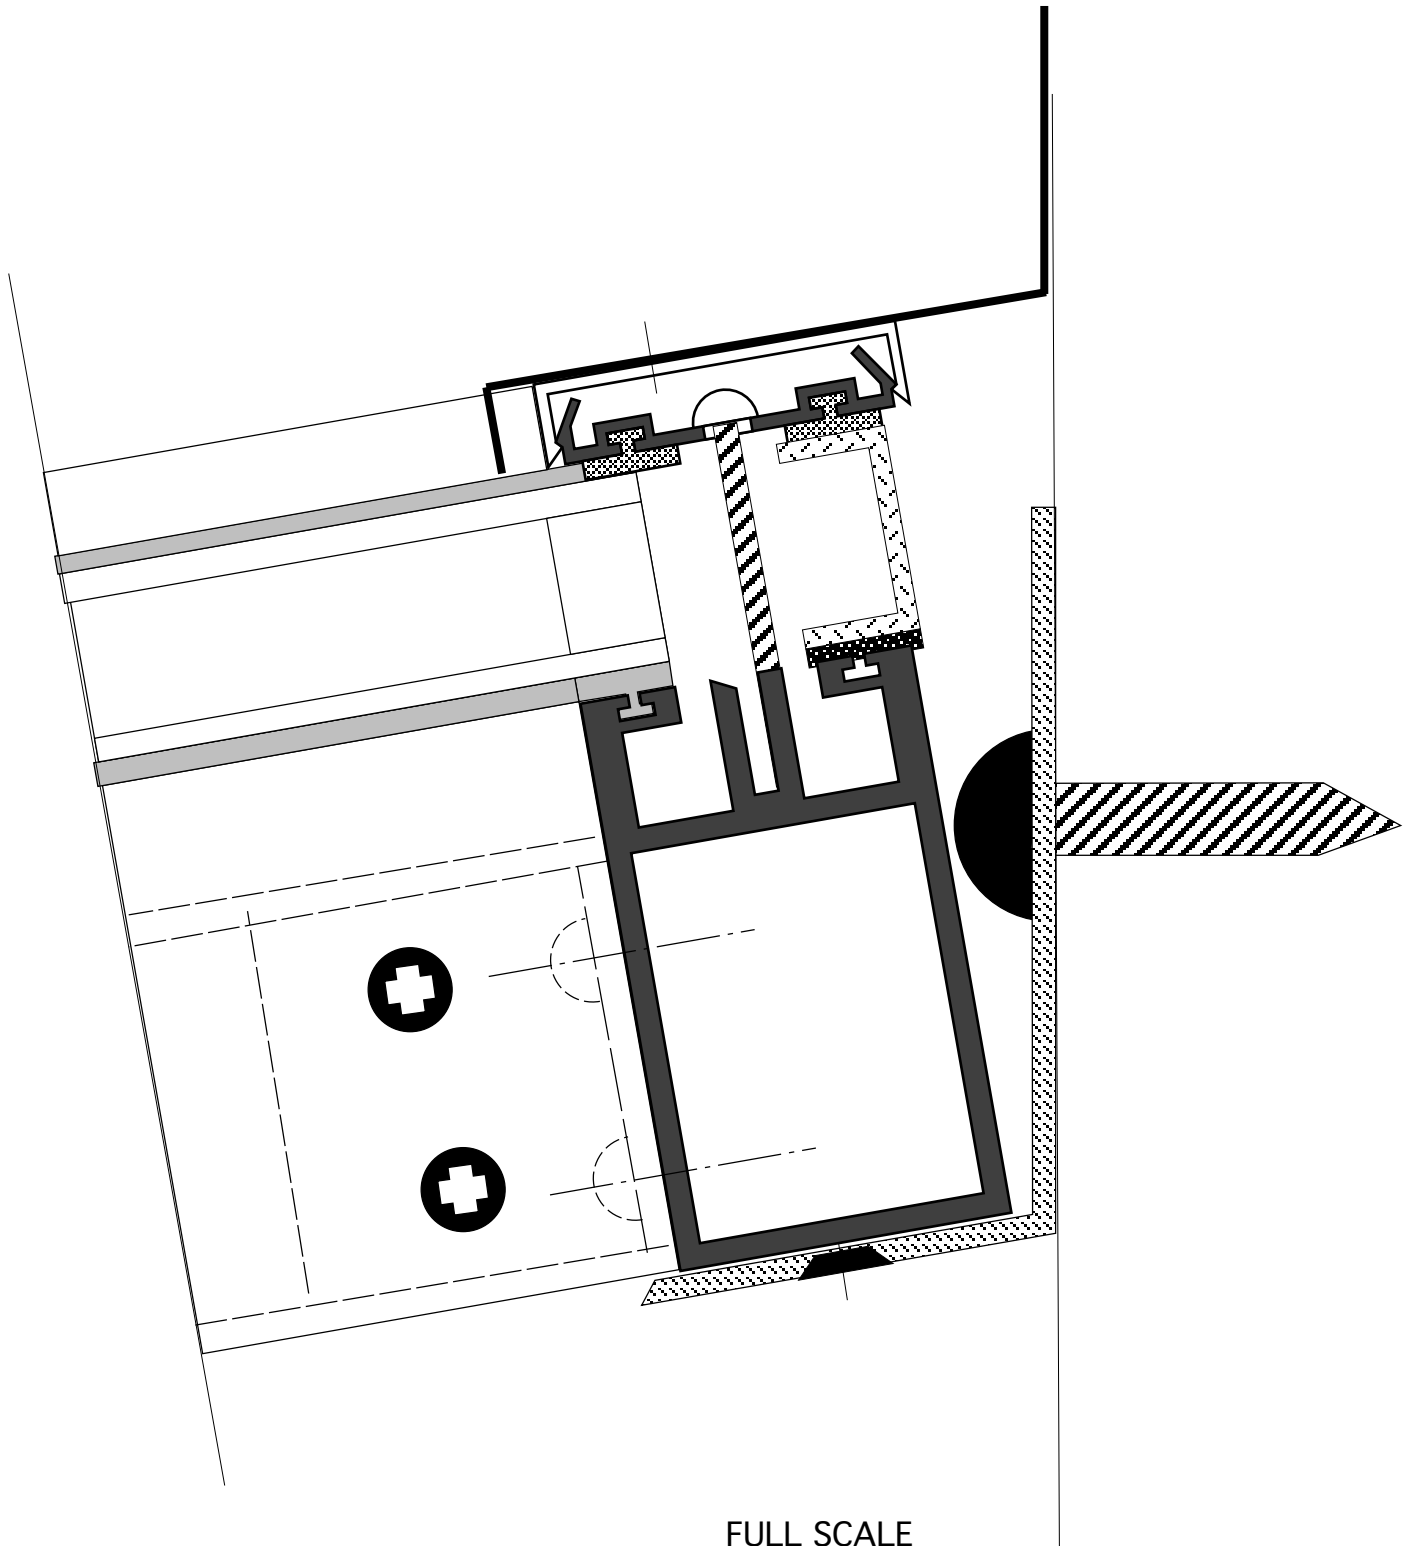

3100  
FULL SCALE

1500  
1/2 SCALE

WEEP HOLES

FULL SCALE

ASSEMBLY NAME  
3100 SERIES SUNROOM SILL

PAGE  
2

1/2 SCALE

1/2 SCALE

FULL SCALE

FULL SCALE

ASSEMBLY NAME  
3100 SERIES HEAD DETAIL

PAGE  
5

3/4 scale

3/4 scale

1/2 SCALE

3/4 scale

3/4 scale

FULL SCALE

ASSEMBLY NAME  
3100 SERIES END JAMB

PAGE  
11

FULL SCALE

ASSEMBLY NAME  
3100 SERIES WALL JAMB

PAGE  
12

FULL SCALE