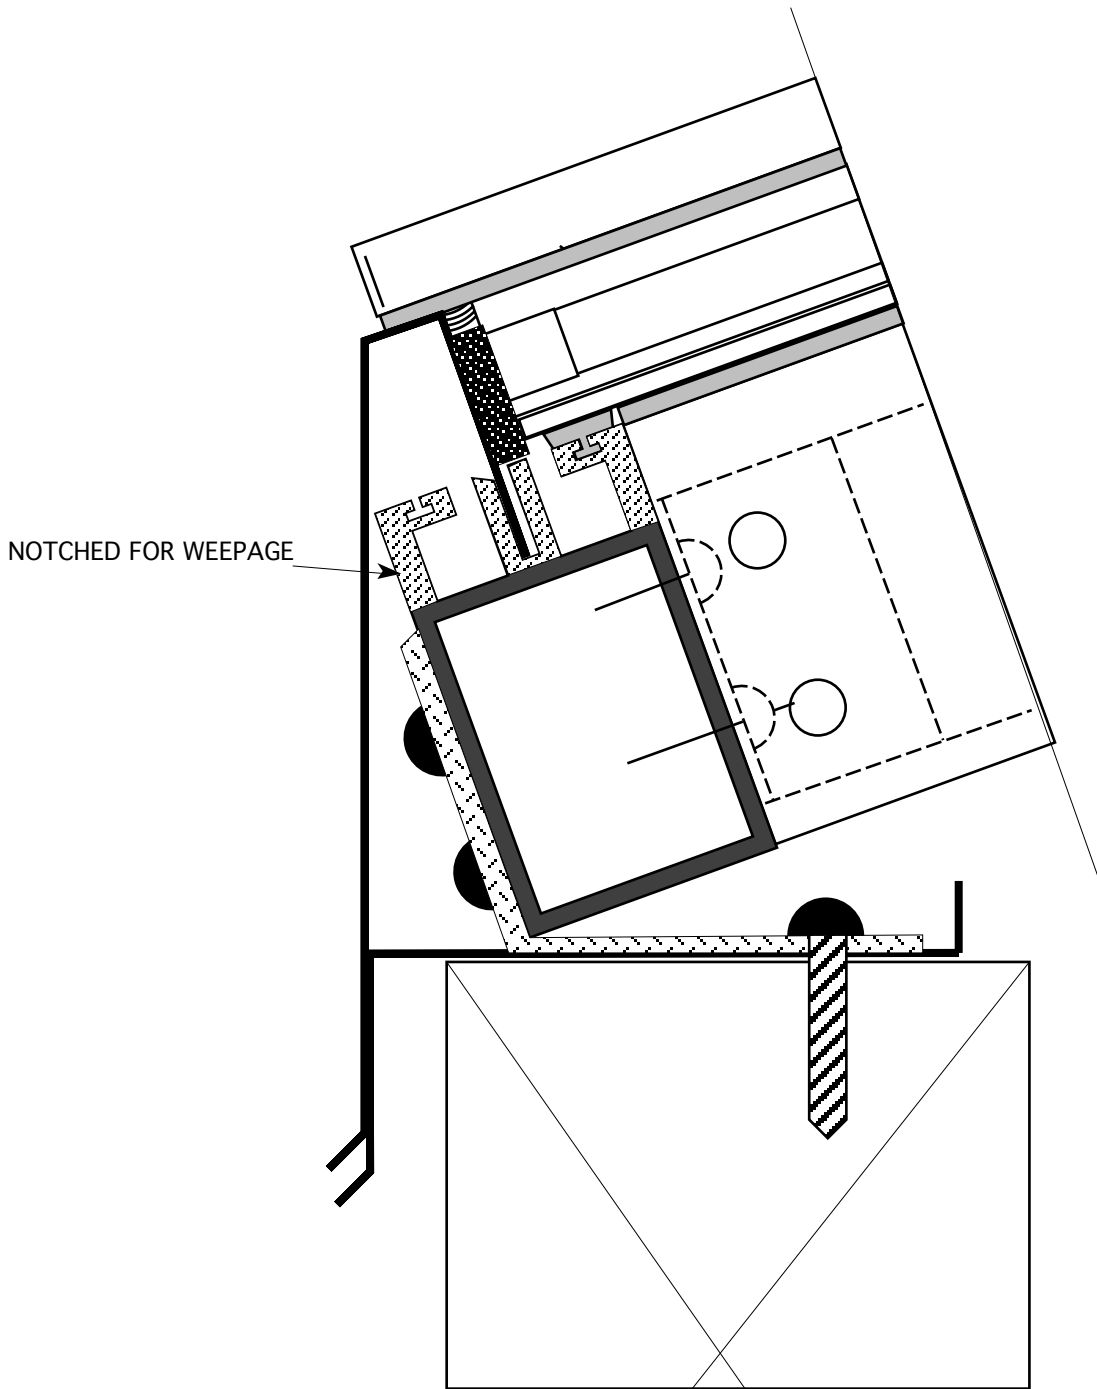

3100  
FULL SCALE

1500  
1/2 SCALE

WEEP HOLES

FULL SCALE

ASSEMBLY NAME  
3100 SERIES SUNROOM SILL

PAGE  
2

1/2 SCALE

1/2 SCALE

FULL SCALE

FULL SCALE

ASSEMBLY NAME  
3100 SERIES HEAD DETAIL

PAGE  
5

3/4 scale

3/4 scale

1/2 SCALE

3/4 scale

3/4 scale

FULL SCALE

ASSEMBLY NAME  
3100 SERIES END JAMB

PAGE  
11

FULL SCALE

ASSEMBLY NAME  
3100 SERIES WALL JAMB

PAGE  
12

FULL SCALE