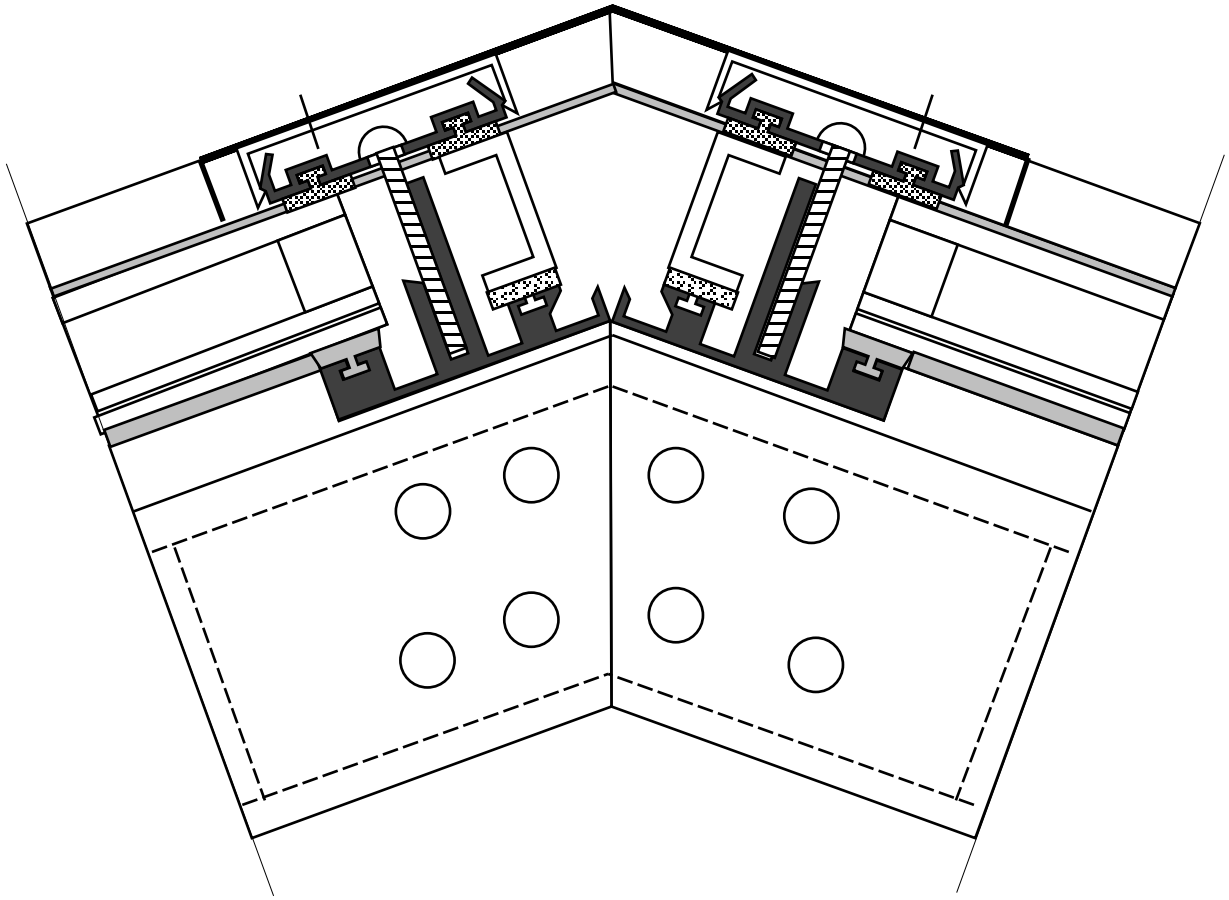

3100  
FULL SCALE

1500  
1/2 SCALE

WEEP HOLES

FULL SCALE

ASSEMBLY NAME  
3100 SERIES SUNROOM SILL

PAGE  
2

1/2 SCALE

1/2 SCALE

FULL SCALE

FULL SCALE

ASSEMBLY NAME  
3100 SERIES HEAD DETAIL

PAGE  
5

3/4 scale

3/4 scale

1/2 SCALE

3/4 scale

3/4 scale

FULL SCALE

ASSEMBLY NAME  
3100 SERIES END JAMB

PAGE  
11

FULL SCALE

ASSEMBLY NAME  
3100 SERIES WALL JAMB

PAGE  
12

FULL SCALE