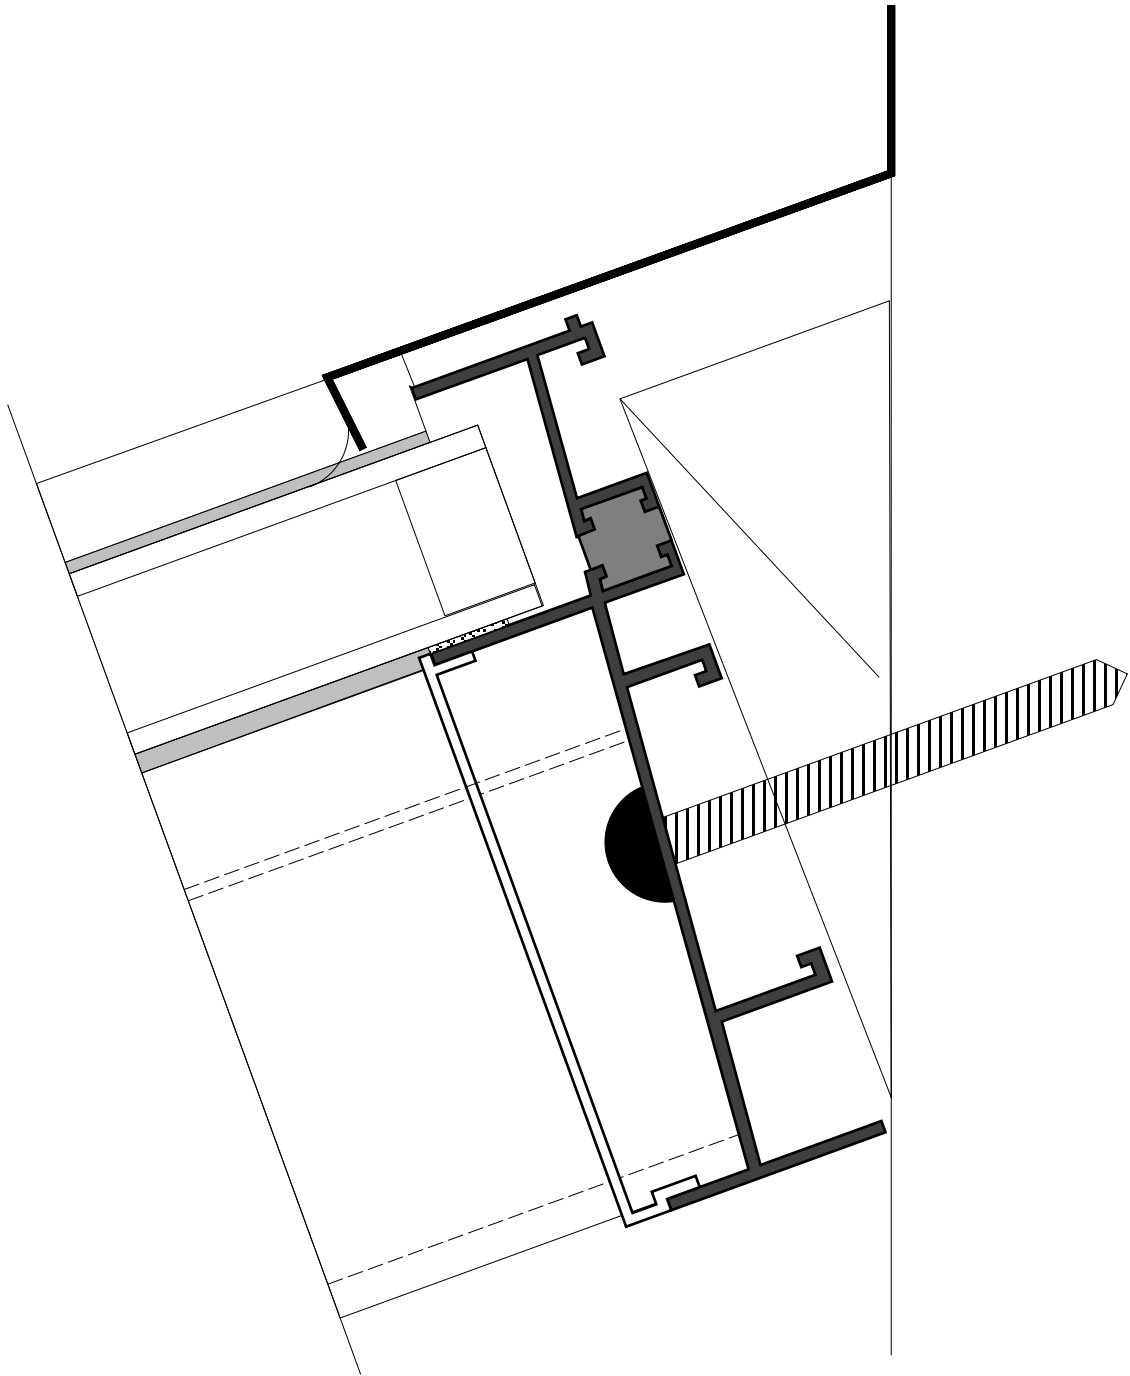

3100  
FULL SCALE

1500  
1/2 SCALE

WEEP HOLES

FULL SCALE

ASSEMBLY NAME  
3100 SERIES SUNROOM SILL

PAGE  
2

1/2 SCALE

1/2 SCALE

FULL SCALE

FULL SCALE

ASSEMBLY NAME  
3100 SERIES HEAD DETAIL

PAGE  
5

3/4 scale

3/4 scale

1/2 SCALE

3/4 scale

3/4 scale

FULL SCALE

ASSEMBLY NAME  
3100 SERIES END JAMB

PAGE  
11

FULL SCALE

ASSEMBLY NAME  
3100 SERIES WALL JAMB

PAGE  
12

FULL SCALE

ASSEMBLY NAME  
3100 SERIES HIP RAFTER

PAGE  
13