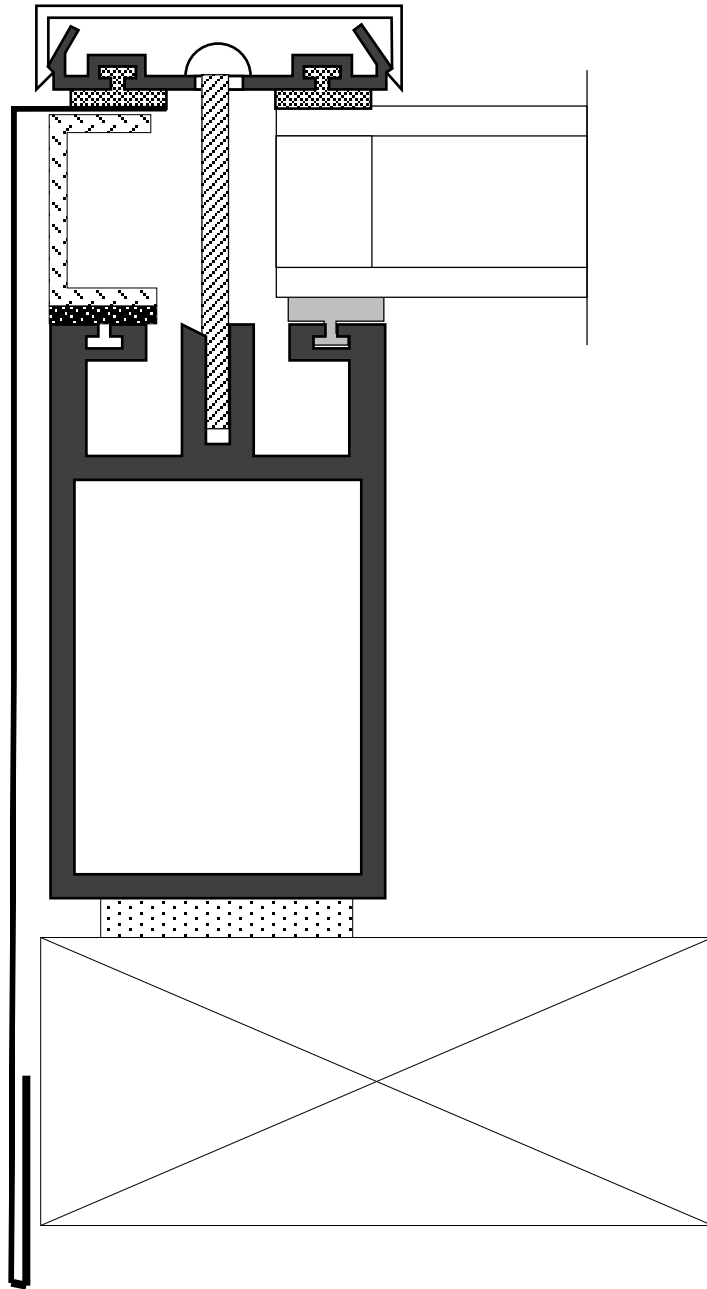

3100  
FULL SCALE

1500  
1/2 SCALE

WEEP HOLES

FULL SCALE

ASSEMBLY NAME  
3100 SERIES SUNROOM SILL

PAGE  
2

1/2 SCALE

1/2 SCALE

FULL SCALE

FULL SCALE

ASSEMBLY NAME  
3100 SERIES HEAD DETAIL

PAGE  
5

3/4 scale

3/4 scale

1/2 SCALE

3/4 scale

3/4 scale

FULL SCALE

ASSEMBLY NAME  
3100 SERIES END JAMB

PAGE  
11

FULL SCALE

ASSEMBLY NAME  
3100 SERIES WALL JAMB

PAGE  
12

FULL SCALE