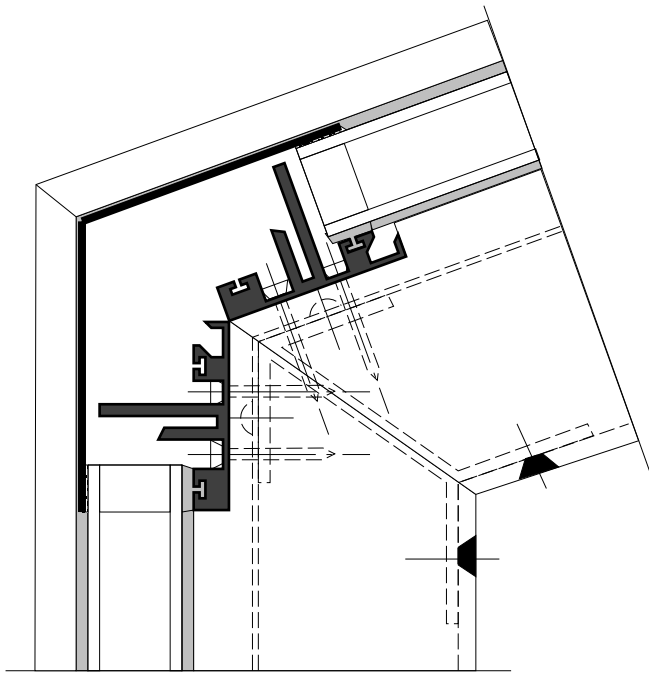

3100  
FULL SCALE

1500  
1/2 SCALE

WEEP HOLES

FULL SCALE

ASSEMBLY NAME  
3100 SERIES SUNROOM SILL

PAGE  
2

1/2 SCALE

1/2 SCALE

FULL SCALE

FULL SCALE

ASSEMBLY NAME  
3100 SERIES HEAD DETAIL

PAGE  
5

3/4 scale

3/4 scale

1/2 SCALE

3/4 scale

3/4 scale

FULL SCALE

ASSEMBLY NAME  
3100 SERIES END JAMB

PAGE  
11

FULL SCALE

ASSEMBLY NAME  
3100 SERIES WALL JAMB

PAGE  
12

FULL SCALE