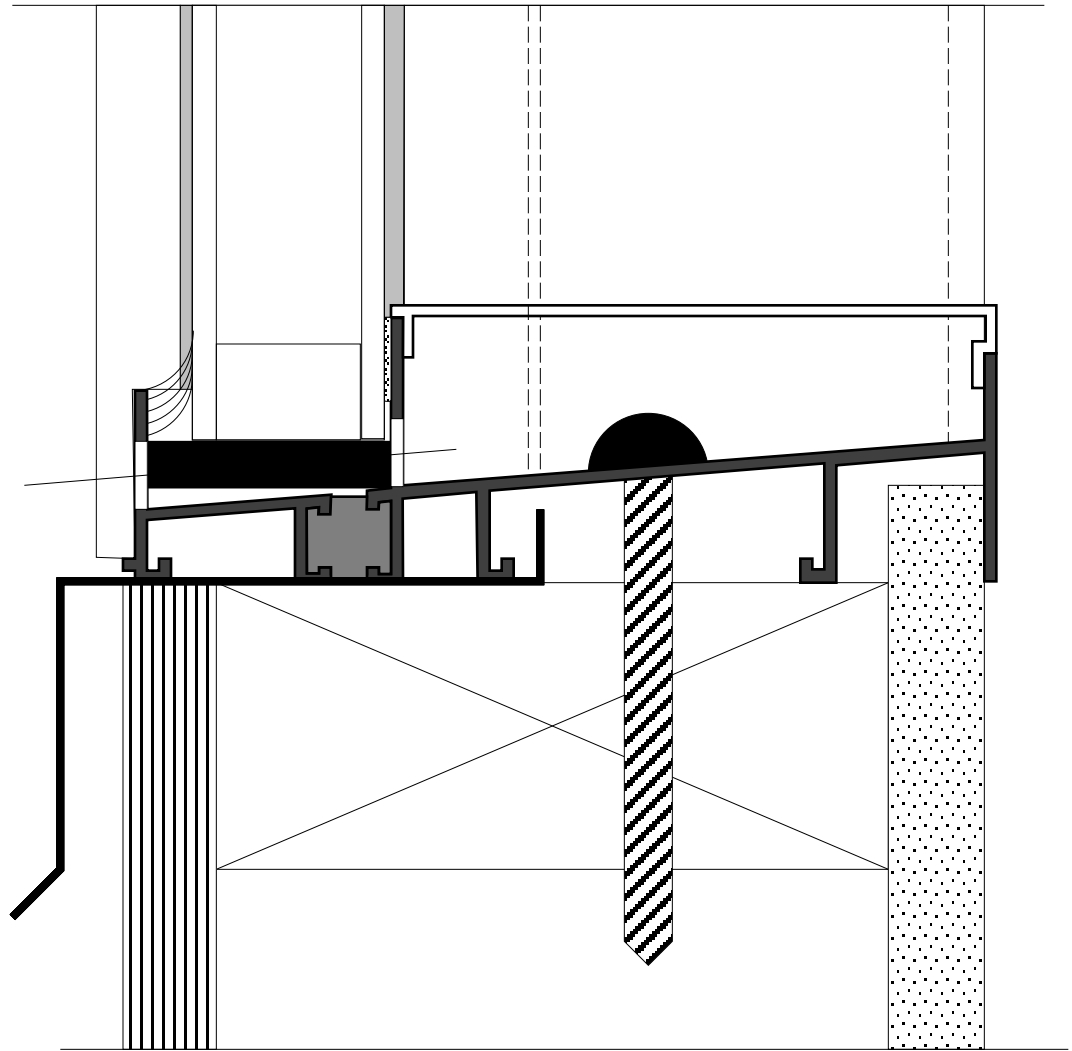

3100  
FULL SCALE

1500  
1/2 SCALE

WEEP HOLES

FULL SCALE

ASSEMBLY NAME  
3100 SERIES SUNROOM SILL

PAGE  
2

1/2 SCALE

1/2 SCALE

FULL SCALE

FULL SCALE

ASSEMBLY NAME  
3100 SERIES HEAD DETAIL

PAGE  
5

3/4 scale

3/4 scale

1/2 SCALE

3/4 scale

3/4 scale

FULL SCALE

ASSEMBLY NAME  
3100 SERIES END JAMB

PAGE  
11

FULL SCALE

ASSEMBLY NAME  
3100 SERIES WALL JAMB

PAGE  
12

FULL SCALE