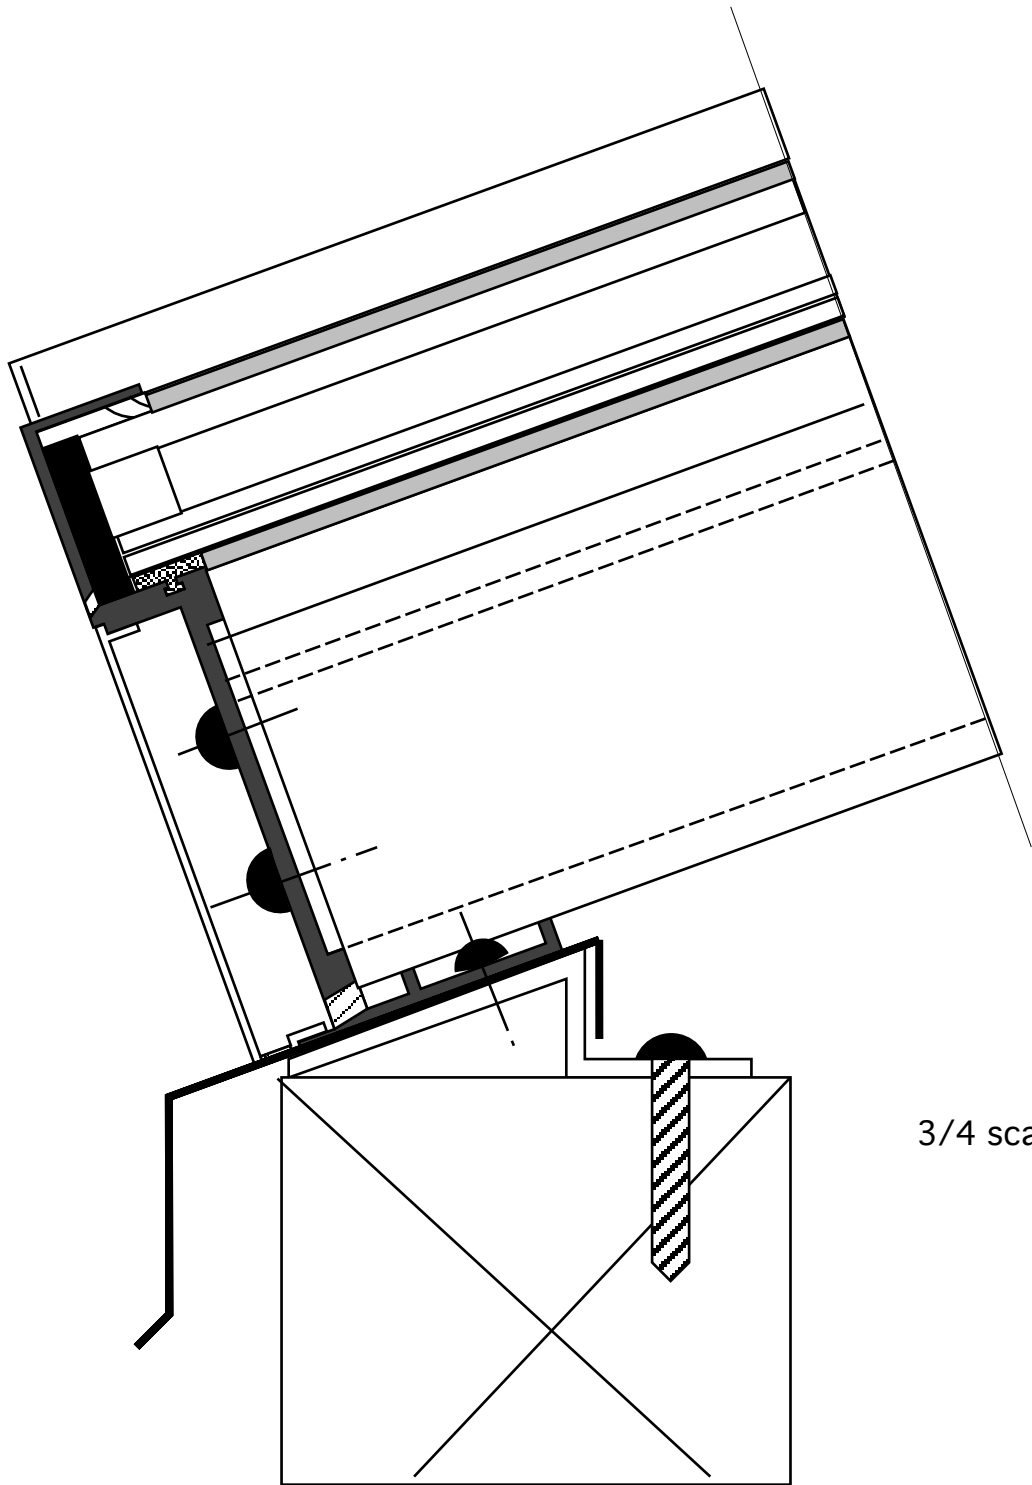

3100
FULL SCALE

7100
1/2 SCALE

4100
1/2 SCALE

WEEP HOLES

FULL SCALE

ASSEMBLY NAME
3100 "T" SERIES SILL

PAGE
2

HALF SCALE

1/2 SCALE

1/2 SCALE

FULL SCALE

FULL SCALE

3/4 scale

3/4 scale

3/4 scale

ASSEMBLY NAME
"T" SERIES RIDGE KNEE

PAGE
10

3/4 scale

ASSEMBLY NAME
"T" SERIES RETURN JAMB

PAGE
11

FULL SCALE

FULL SCALE

FULL SCALE

ASSEMBLY NAME
"T" SERIES HIP RAFTER