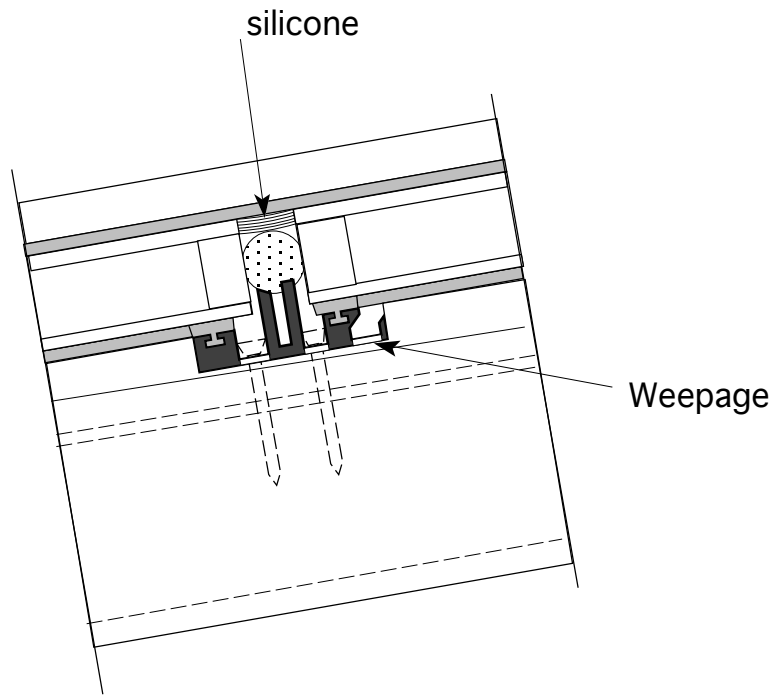

3100
FULL SCALE

7100
1/2 SCALE

4100
1/2 SCALE

WEEP HOLES

FULL SCALE

ASSEMBLY NAME
3100 "T" SERIES SILL

PAGE
2

HALF SCALE

1/2 SCALE

1/2 SCALE

FULL SCALE

FULL SCALE

3/4 scale

3/4 scale

3/4 scale

ASSEMBLY NAME
"T" SERIES RIDGE KNEE

PAGE
10

3/4 scale

ASSEMBLY NAME
"T" SERIES RETURN JAMB

PAGE
11

FULL SCALE

FULL SCALE

FULL SCALE

ASSEMBLY NAME
"T" SERIES HIP RAFTER