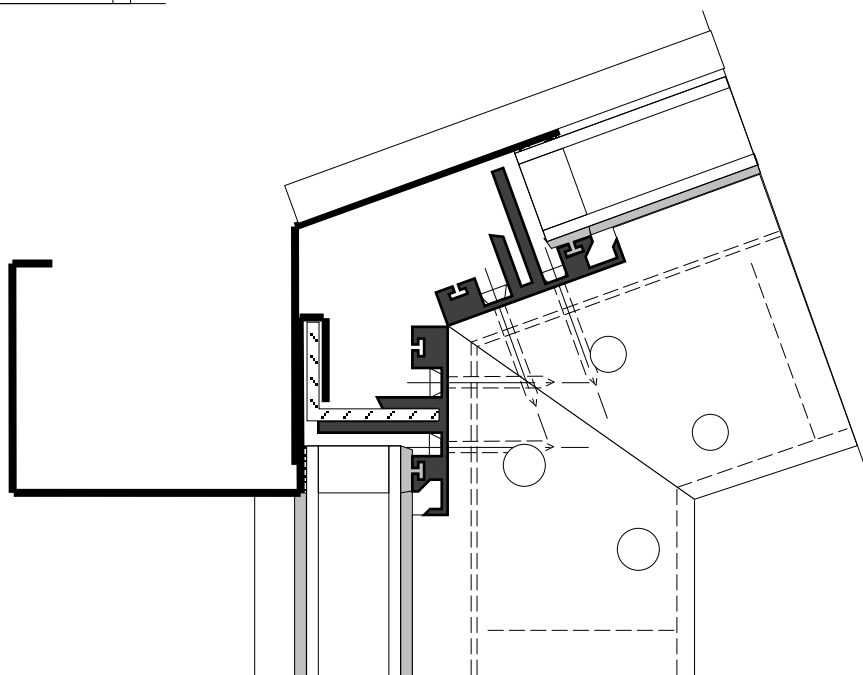

3100
FULL SCALE

7100
1/2 SCALE

4100
1/2 SCALE

WEEP HOLES

FULL SCALE

ASSEMBLY NAME
3100 "T" SERIES SILL

PAGE
2

HALF SCALE

1/2 SCALE

1/2 SCALE

FULL SCALE

FULL SCALE

3/4 scale

3/4 scale

3/4 scale

ASSEMBLY NAME
"T" SERIES RIDGE KNEE

PAGE
10

3/4 scale

ASSEMBLY NAME
"T" SERIES RETURN JAMB

PAGE
11

FULL SCALE

FULL SCALE

FULL SCALE

ASSEMBLY NAME
"T" SERIES HIP RAFTER