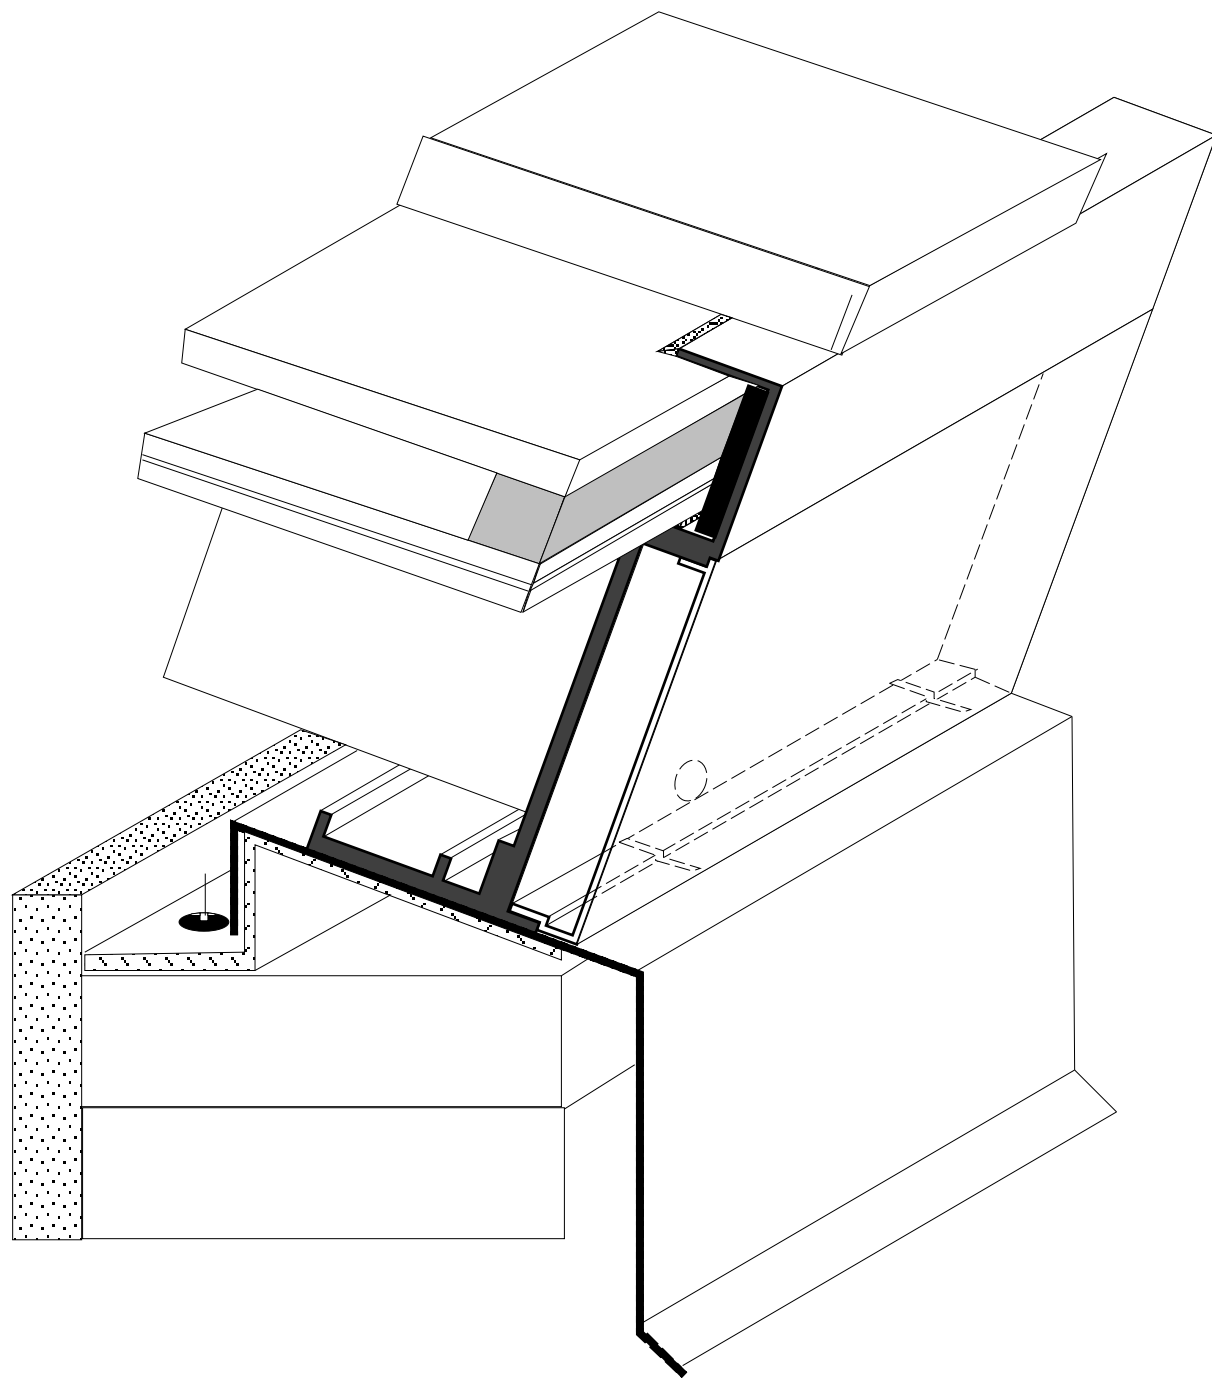

ASSEMBLY NAME
3100 SERIES SKYLIGHT WEEPAGE

PAGE
16