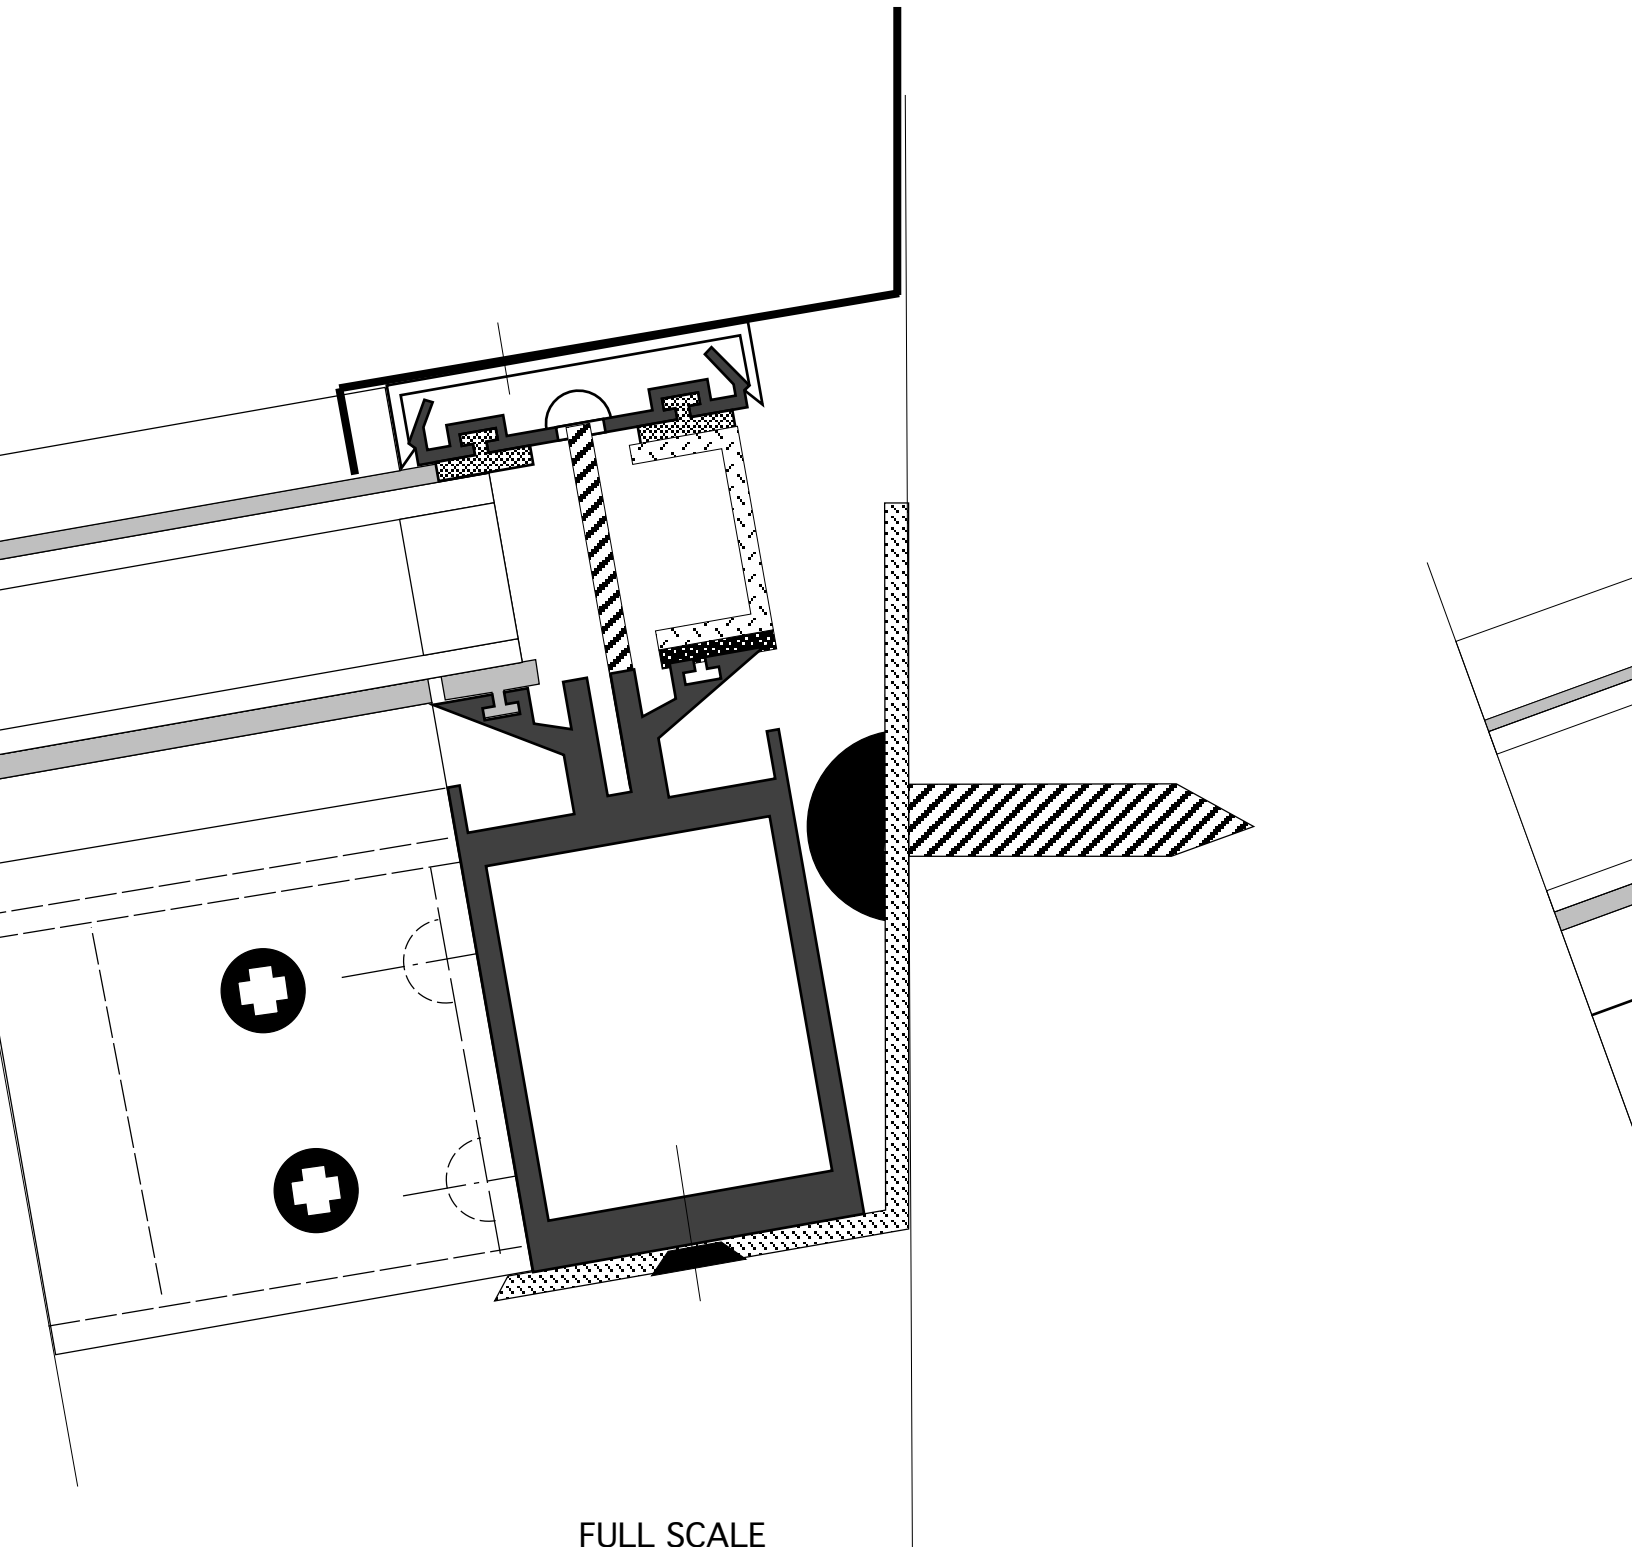

3100
FULL SCALE

7100
1/2 SCALE

4100
1/2 SCALE

WEEP HOLES

FULL SCALE

ASSEMBLY NAME
3100 "T" SERIES SILL

PAGE
2

HALF SCALE

1/2 SCALE

1/2 SCALE

FULL SCALE

FULL SCALE

3/4 scale

3/4 scale

3/4 scale

ASSEMBLY NAME
"T" SERIES RIDGE KNEE

PAGE
10

3/4 scale

ASSEMBLY NAME
"T" SERIES RETURN JAMB

PAGE
11

FULL SCALE

FULL SCALE

FULL SCALE

ASSEMBLY NAME
"T" SERIES HIP RAFTER

PAGE
14

ASSEMBLY NAME
3100 SERIES SKYLIGHT WEEPAGE

PAGE
16