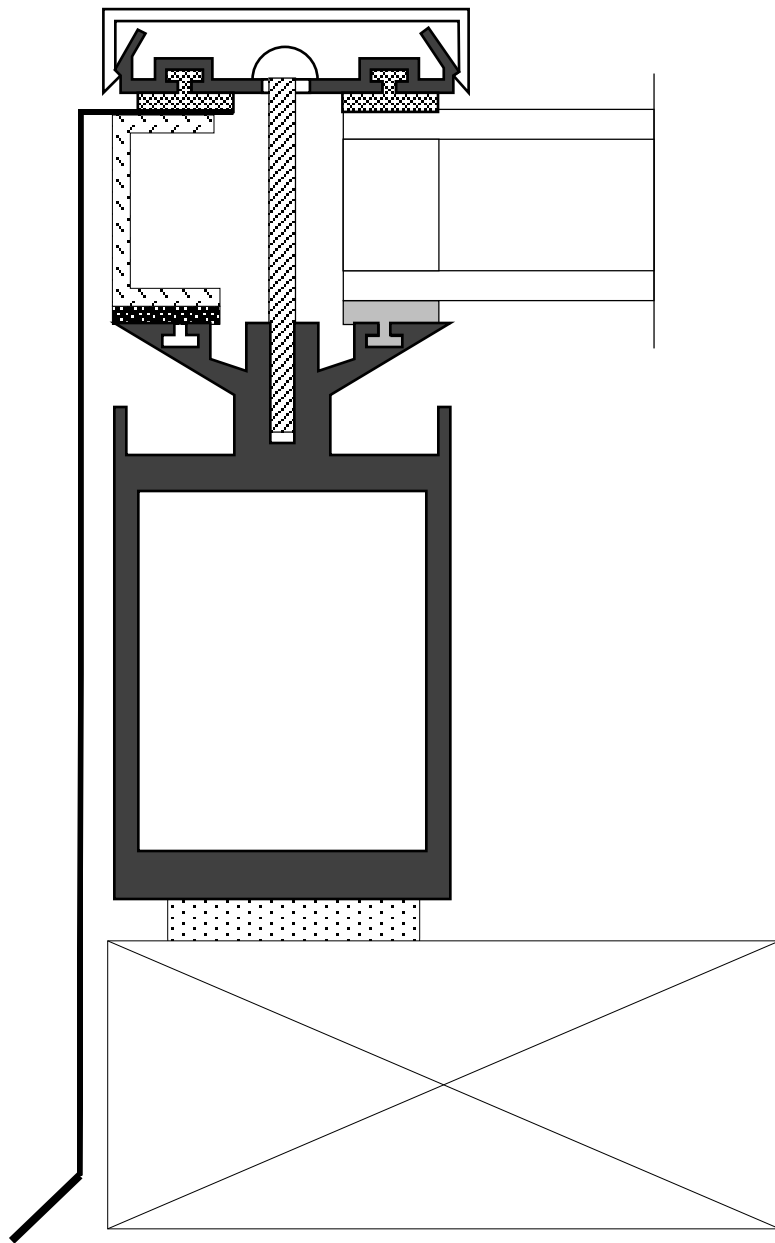

3100
FULL SCALE

7100
1/2 SCALE

4100
1/2 SCALE

WEEP HOLES

FULL SCALE

ASSEMBLY NAME
3100 "T" SERIES SILL

PAGE
2

HALF SCALE

1/2 SCALE

1/2 SCALE

FULL SCALE

FULL SCALE

3/4 scale

3/4 scale

3/4 scale

ASSEMBLY NAME
"T" SERIES RIDGE KNEE

PAGE
10

3/4 scale

ASSEMBLY NAME
"T" SERIES RETURN JAMB

PAGE
11

FULL SCALE

FULL SCALE

FULL SCALE

ASSEMBLY NAME
"T" SERIES HIP RAFTER