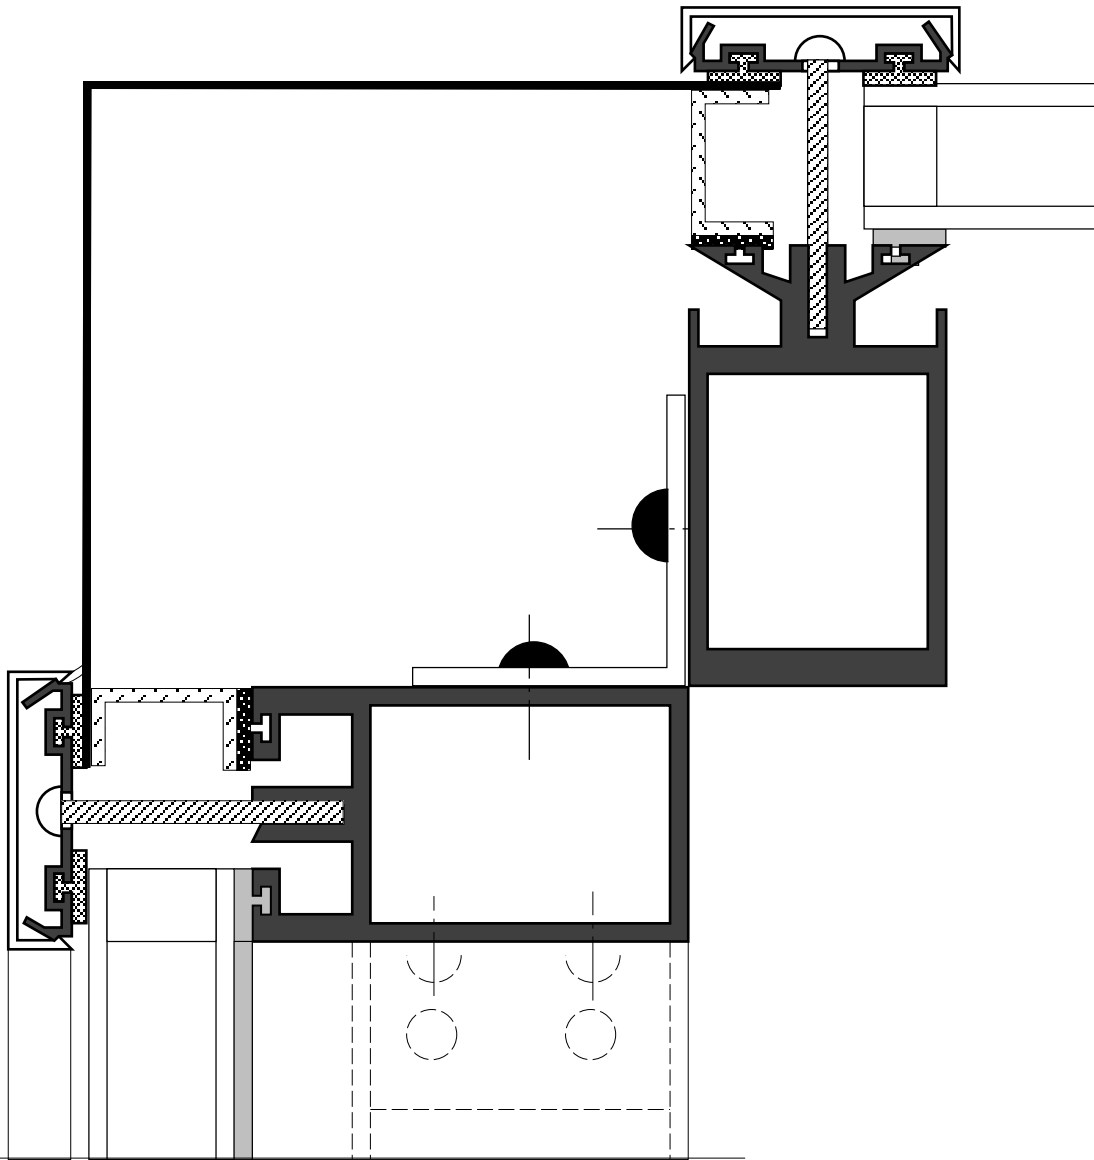

3100
FULL SCALE

7100
1/2 SCALE

4100
1/2 SCALE

WEEP HOLES

FULL SCALE

ASSEMBLY NAME
3100 "T" SERIES SILL

PAGE
2

HALF SCALE

1/2 SCALE

1/2 SCALE

FULL SCALE

FULL SCALE

3/4 scale

3/4 scale

3/4 scale

ASSEMBLY NAME
"T" SERIES RIDGE KNEE

PAGE
10

3/4 scale

ASSEMBLY NAME
"T" SERIES RETURN JAMB

PAGE
11

FULL SCALE

FULL SCALE

FULL SCALE

ASSEMBLY NAME
"T" SERIES HIP RAFTER