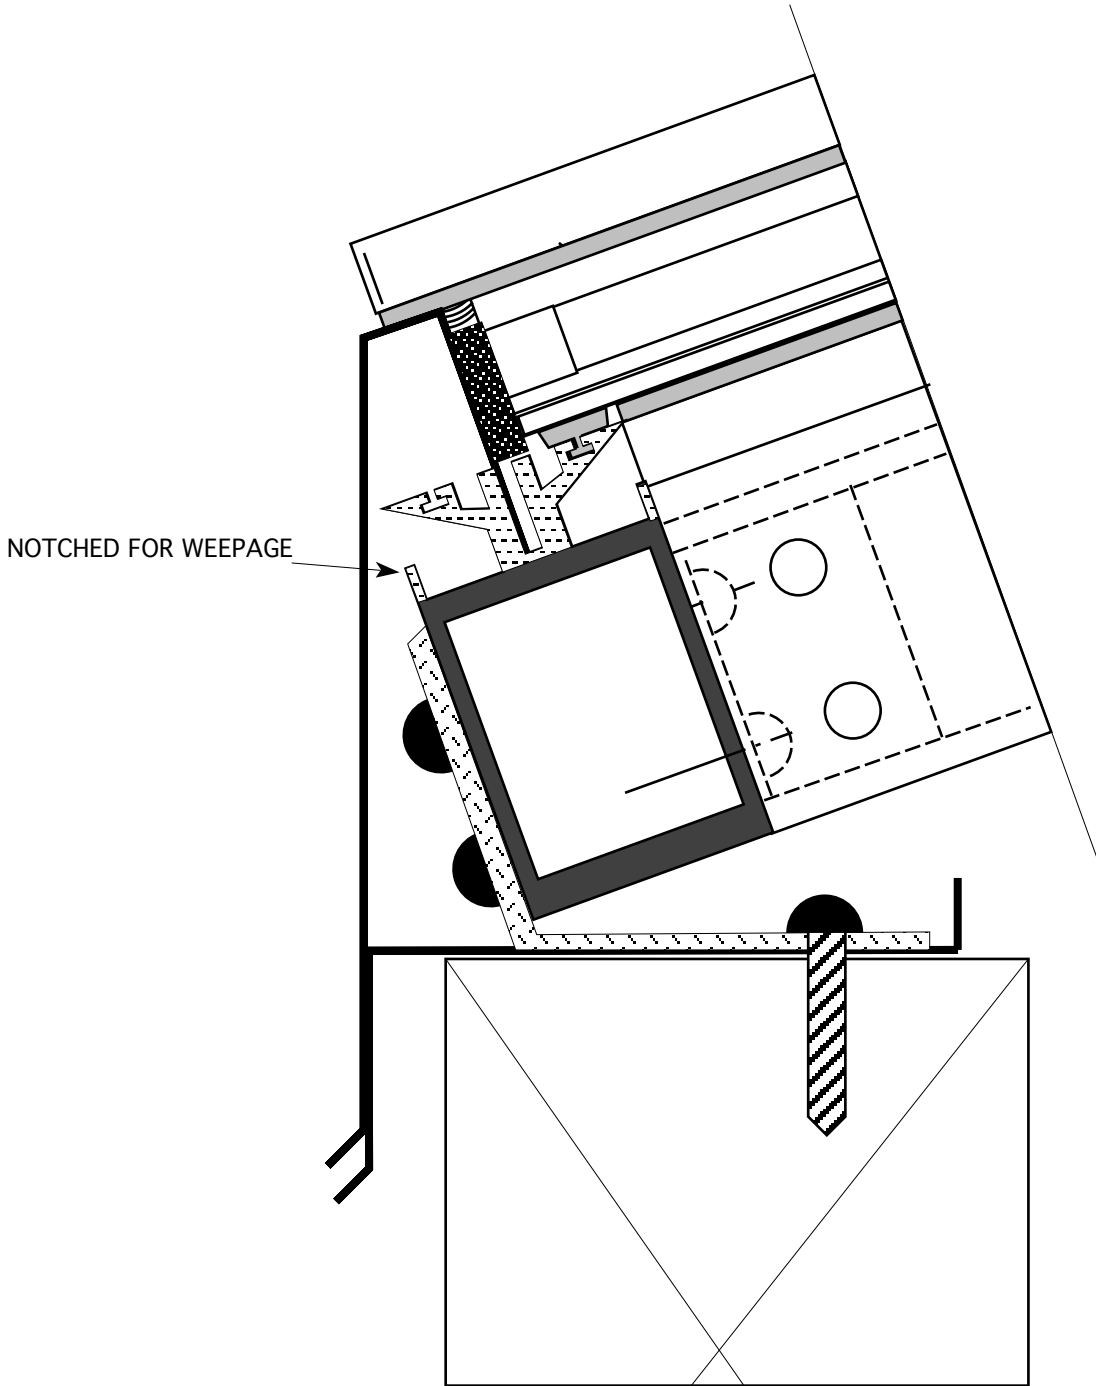

3100
FULL SCALE

7100
1/2 SCALE

4100
1/2 SCALE

WEEP HOLES

FULL SCALE

ASSEMBLY NAME
3100 "T" SERIES SILL

PAGE
2

HALF SCALE

1/2 SCALE

1/2 SCALE

FULL SCALE

FULL SCALE

3/4 scale

3/4 scale

3/4 scale

ASSEMBLY NAME
"T" SERIES RIDGE KNEE

PAGE
10

3/4 scale

ASSEMBLY NAME
"T" SERIES RETURN JAMB

PAGE
11

FULL SCALE

FULL SCALE

FULL SCALE

ASSEMBLY NAME
"T" SERIES HIP RAFTER