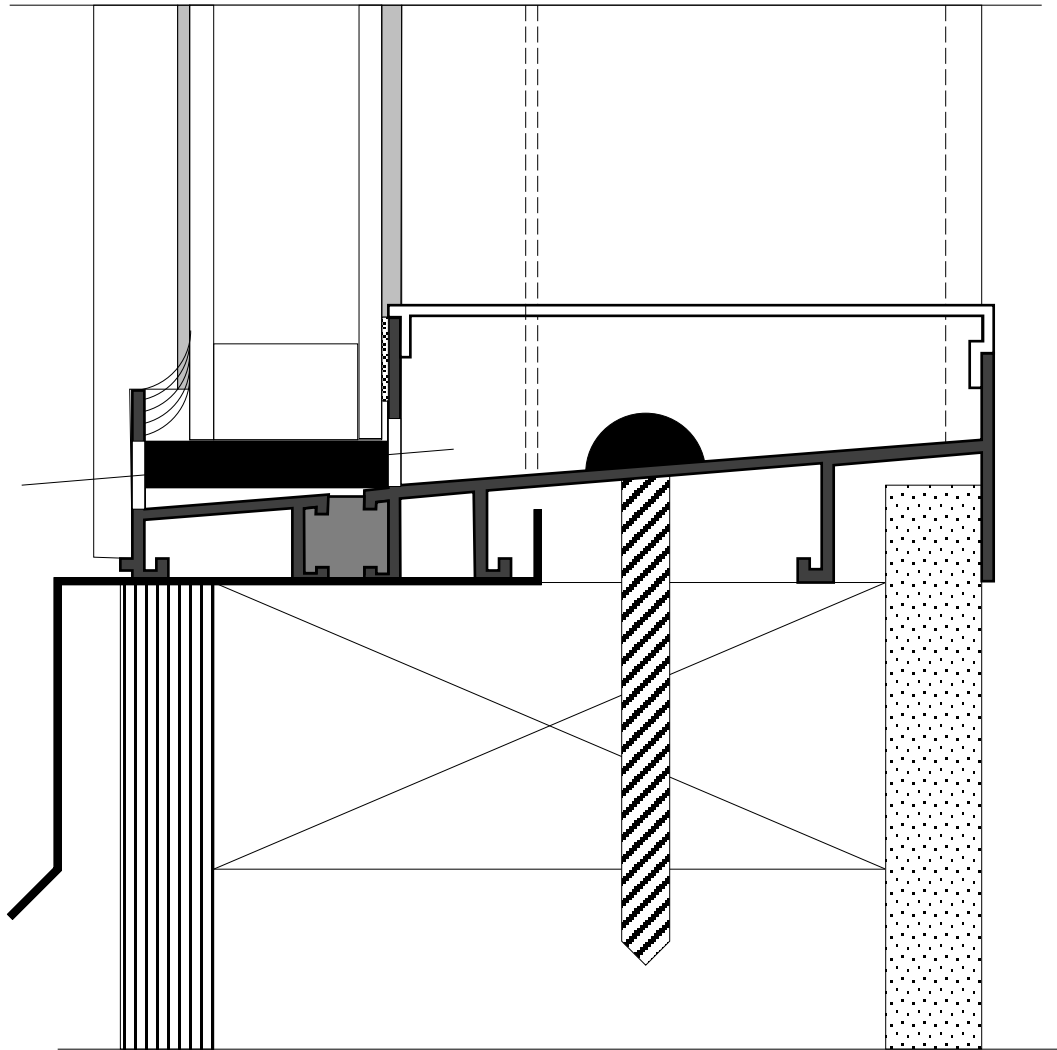

3100
FULL SCALE

7100
1/2 SCALE

4100
1/2 SCALE

WEEP HOLES

FULL SCALE

ASSEMBLY NAME
3100 "T" SERIES SILL

PAGE
2

HALF SCALE

1/2 SCALE

1/2 SCALE

FULL SCALE

FULL SCALE

3/4 scale

3/4 scale

3/4 scale

ASSEMBLY NAME
"T" SERIES RIDGE KNEE

PAGE
10

3/4 scale

ASSEMBLY NAME
"T" SERIES RETURN JAMB

PAGE
11

FULL SCALE

FULL SCALE

FULL SCALE

ASSEMBLY NAME
"T" SERIES HIP RAFTER