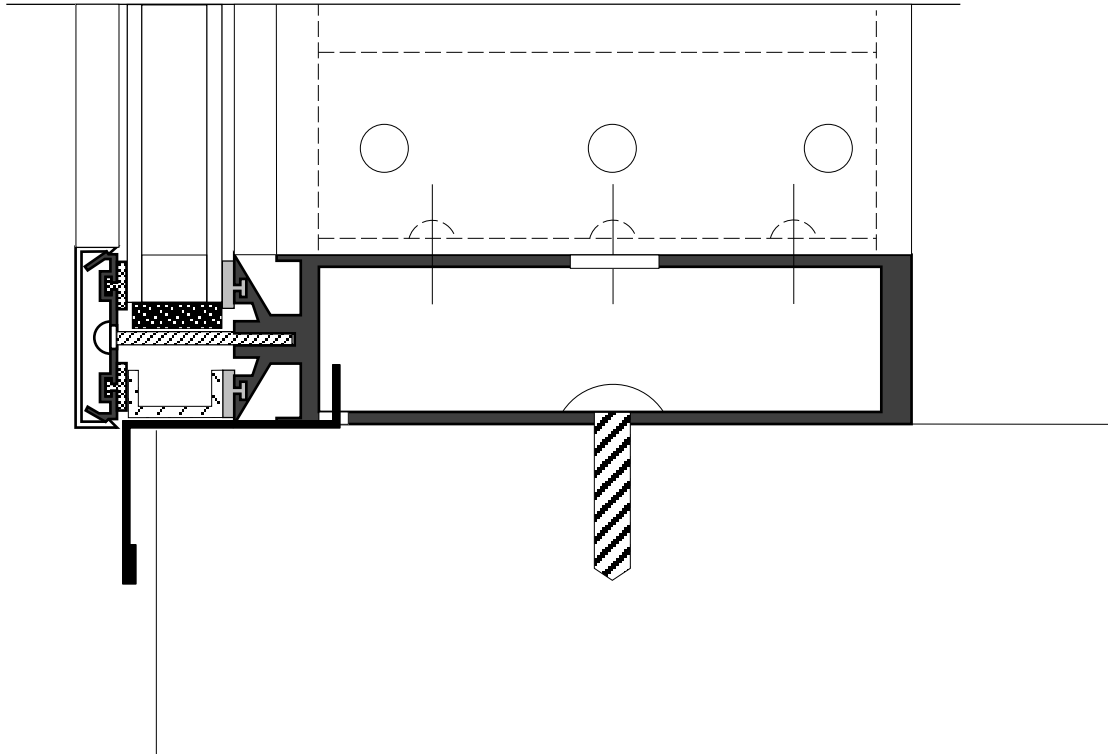

3100
FULL SCALE

7100
1/2 SCALE

4100
1/2 SCALE

WEEP HOLES

FULL SCALE

ASSEMBLY NAME
3100 "T" SERIES SILL

PAGE
2

HALF SCALE

1/2 SCALE

1/2 SCALE

FULL SCALE

FULL SCALE

3/4 scale

3/4 scale

3/4 scale

ASSEMBLY NAME
"T" SERIES RIDGE KNEE

PAGE
10

3/4 scale

ASSEMBLY NAME
"T" SERIES RETURN JAMB

PAGE
11

FULL SCALE

FULL SCALE

FULL SCALE

ASSEMBLY NAME
"T" SERIES HIP RAFTER