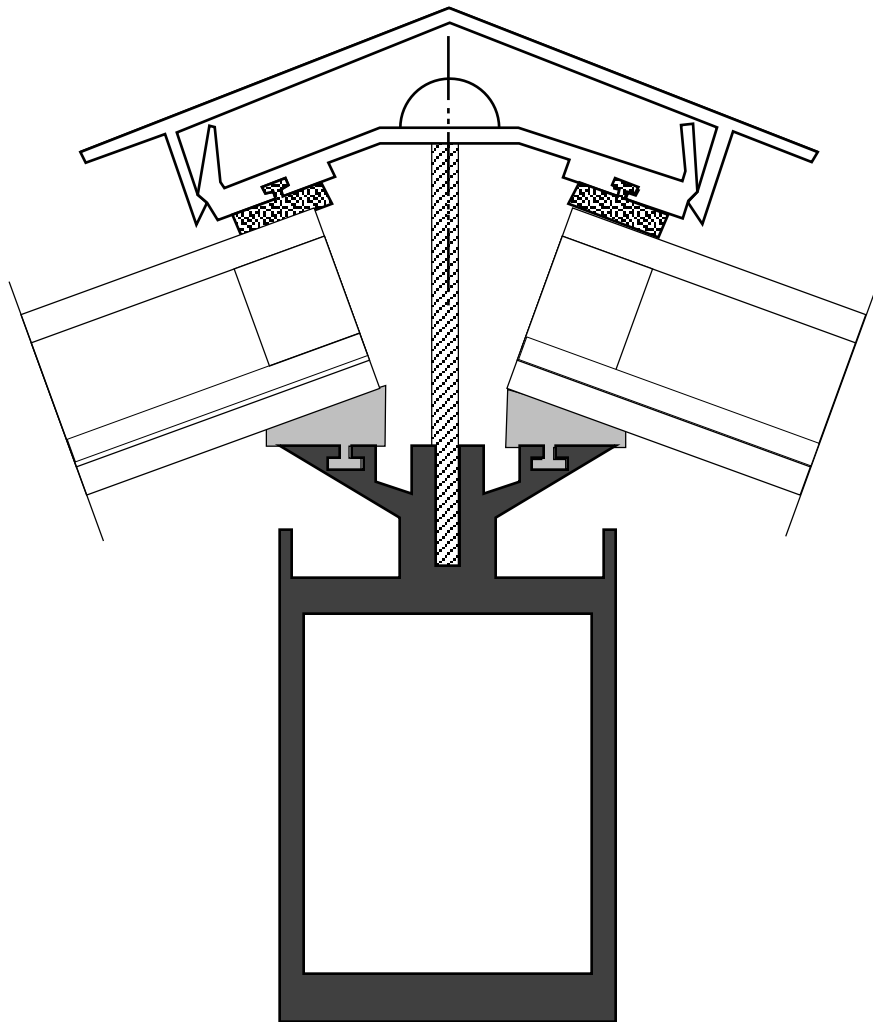

3100
FULL SCALE

7100
1/2 SCALE

4100
1/2 SCALE

WEEP HOLES

FULL SCALE

ASSEMBLY NAME
3100 "T" SERIES SILL

PAGE
2

HALF SCALE

1/2 SCALE

1/2 SCALE

FULL SCALE

FULL SCALE

3/4 scale

3/4 scale

3/4 scale

ASSEMBLY NAME
"T" SERIES RIDGE KNEE

PAGE
10

3/4 scale

ASSEMBLY NAME
"T" SERIES RETURN JAMB

PAGE
11

FULL SCALE

FULL SCALE

FULL SCALE

ASSEMBLY NAME
"T" SERIES HIP RAFTER