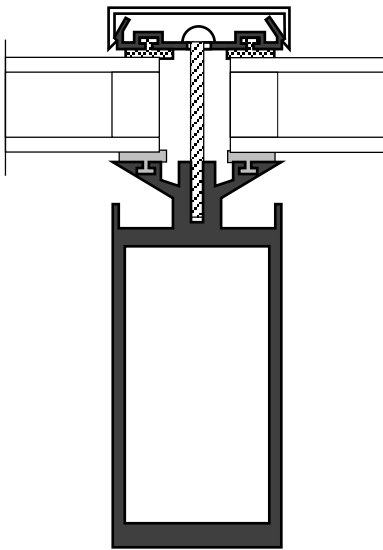

3100
FULL SCALE

7100
1/2 SCALE

4100
1/2 SCALE

WEEP HOLES

FULL SCALE

ASSEMBLY NAME
3100 "T" SERIES SILL

PAGE
2

HALF SCALE

1/2 SCALE

1/2 SCALE

FULL SCALE

FULL SCALE

3/4 scale

3/4 scale

3/4 scale

ASSEMBLY NAME
"T" SERIES RIDGE KNEE

PAGE
10

3/4 scale

ASSEMBLY NAME
"T" SERIES RETURN JAMB

PAGE
11

FULL SCALE

FULL SCALE

FULL SCALE

ASSEMBLY NAME
"T" SERIES HIP RAFTER