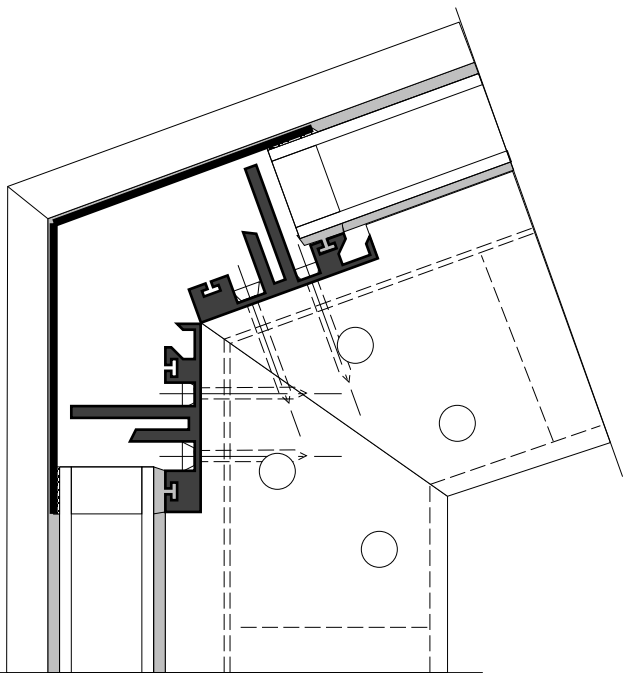

3100
FULL SCALE

7100
1/2 SCALE

4100
1/2 SCALE

WEEP HOLES

FULL SCALE

ASSEMBLY NAME
3100 "T" SERIES SILL

PAGE
2

HALF SCALE

1/2 SCALE

1/2 SCALE

FULL SCALE

FULL SCALE

3/4 scale

3/4 scale

3/4 scale

ASSEMBLY NAME
"T" SERIES RIDGE KNEE

PAGE
10

3/4 scale

ASSEMBLY NAME
"T" SERIES RETURN JAMB

PAGE
11

FULL SCALE

FULL SCALE

FULL SCALE

ASSEMBLY NAME
"T" SERIES HIP RAFTER