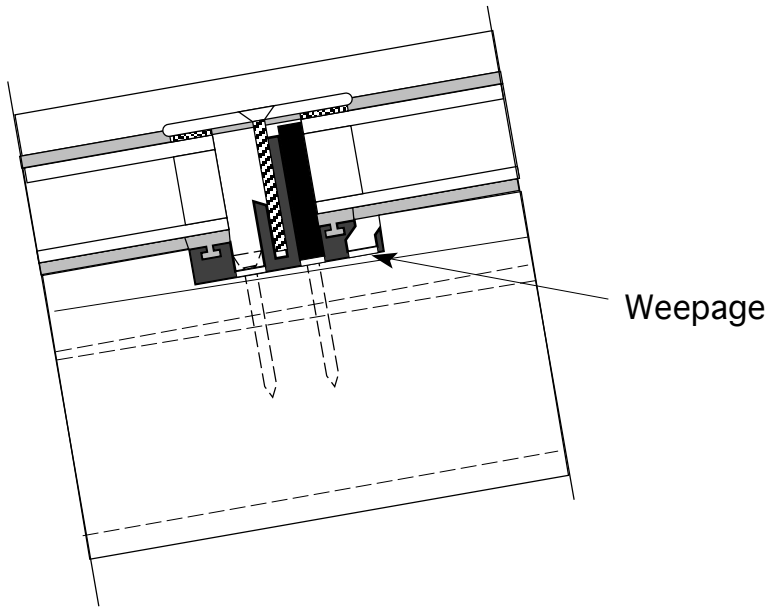

3100
FULL SCALE

7100
1/2 SCALE

4100
1/2 SCALE

WEEP HOLES

FULL SCALE

ASSEMBLY NAME
3100 "T" SERIES SILL

PAGE
2

HALF SCALE

1/2 SCALE

1/2 SCALE

FULL SCALE

FULL SCALE

3/4 scale

3/4 scale

3/4 scale

ASSEMBLY NAME
"T" SERIES RIDGE KNEE

PAGE
10

3/4 scale

ASSEMBLY NAME
"T" SERIES RETURN JAMB

PAGE
11

FULL SCALE

FULL SCALE

FULL SCALE

ASSEMBLY NAME
"T" SERIES HIP RAFTER