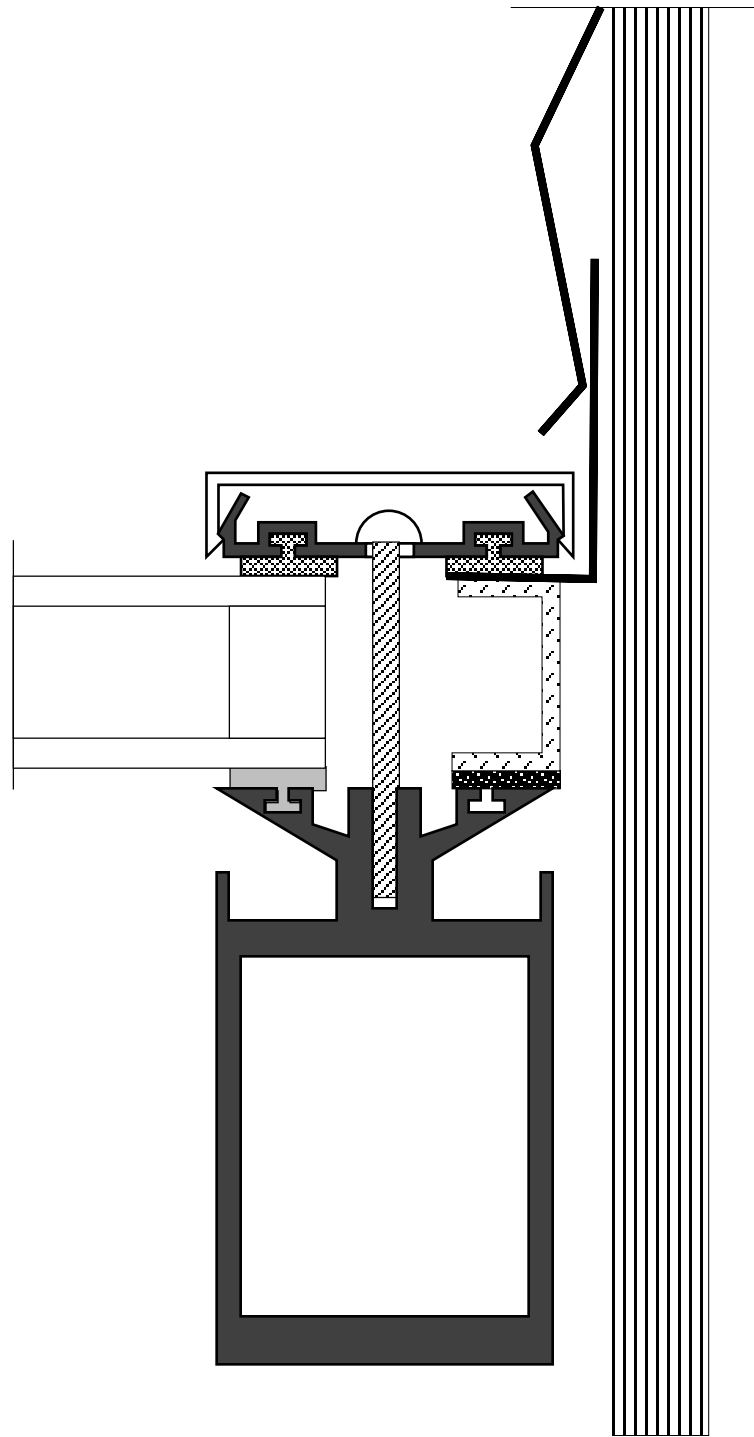

3100
FULL SCALE

7100
1/2 SCALE

4100
1/2 SCALE

WEEP HOLES

FULL SCALE

ASSEMBLY NAME
3100 "T" SERIES SILL

PAGE
2

HALF SCALE

1/2 SCALE

1/2 SCALE

FULL SCALE

FULL SCALE

3/4 scale

3/4 scale

3/4 scale

ASSEMBLY NAME
"T" SERIES RIDGE KNEE

PAGE
10

3/4 scale

ASSEMBLY NAME
"T" SERIES RETURN JAMB

PAGE
11

FULL SCALE

FULL SCALE

FULL SCALE

ASSEMBLY NAME
"T" SERIES HIP RAFTER