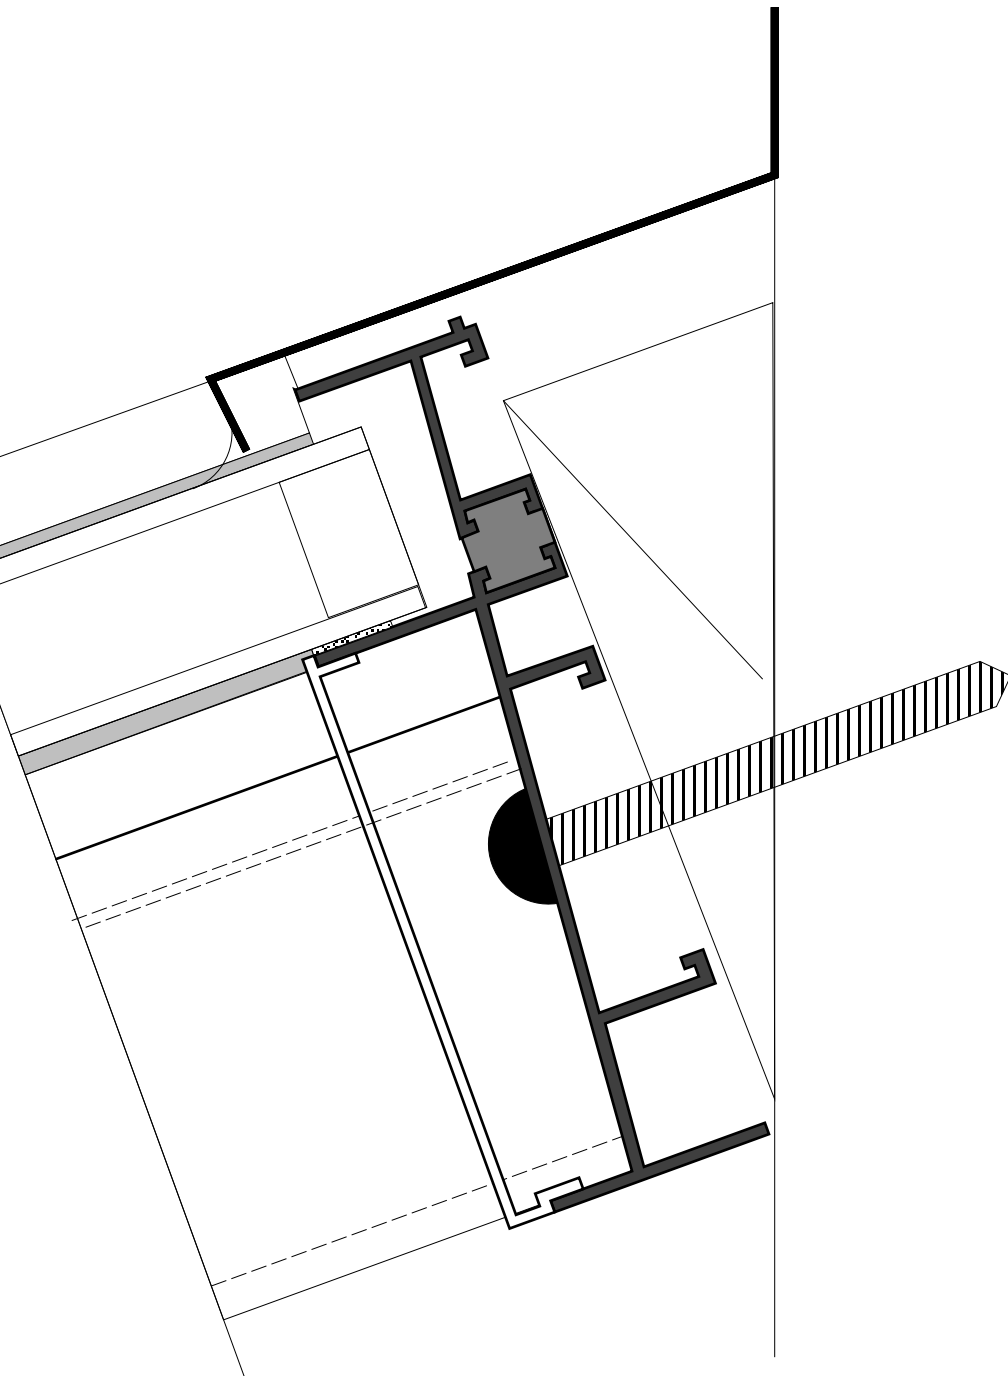

3100
FULL SCALE

7100
1/2 SCALE

4100
1/2 SCALE

WEEP HOLES

FULL SCALE

ASSEMBLY NAME
3100 "T" SERIES SILL

PAGE
2

HALF SCALE

1/2 SCALE

1/2 SCALE

FULL SCALE

FULL SCALE

3/4 scale

3/4 scale

3/4 scale

ASSEMBLY NAME
"T" SERIES RIDGE KNEE

PAGE
10

3/4 scale

ASSEMBLY NAME
"T" SERIES RETURN JAMB

PAGE
11

FULL SCALE

FULL SCALE

FULL SCALE

ASSEMBLY NAME
"T" SERIES HIP RAFTER